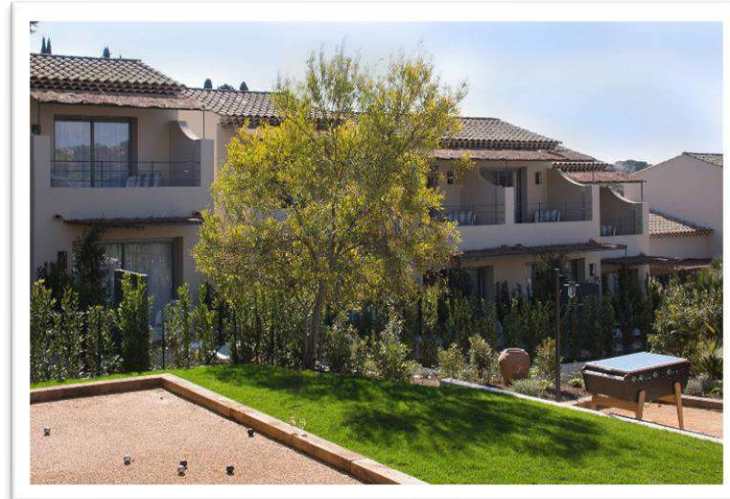

LA BASTIDE DE *Biot*
HÔTEL • CÔTE D'AZUR

LA BASTIDE DE *Biot*
HÔTEL · CÔTE D'AZUR

Wellness Area:

Heated swimming pool

Sauna

Steam Room

Gym

Lounge with an open fireplace – meetings for up to **20** participants