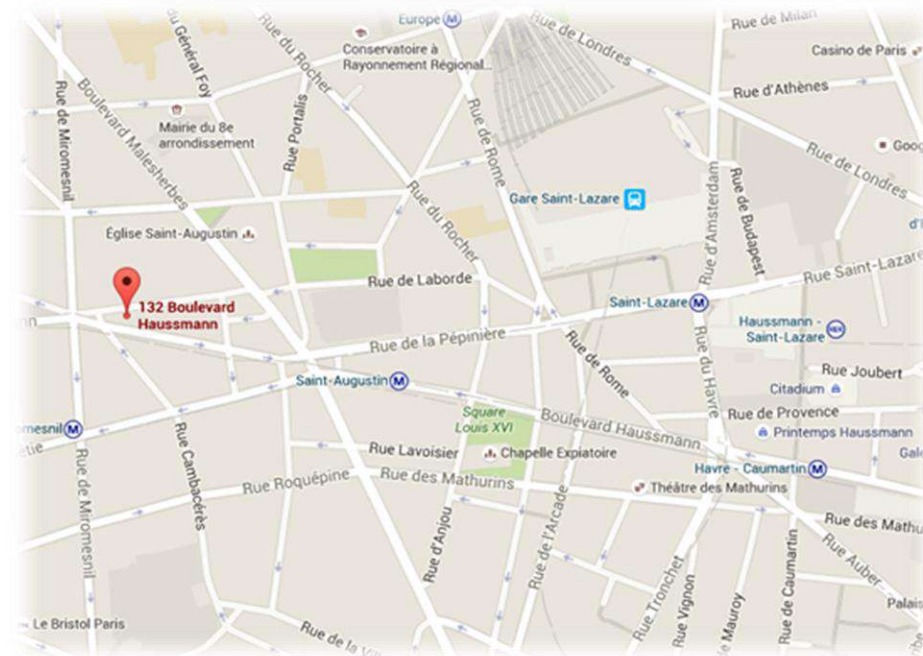

IDEAL LOCATION HEART OF THE CITY

VILLA
LA VILLA
HAUSSMANN
Hôtel • Paris

PLACES OF INTEREST :

- Opéra Garnier : 10 mins
- Champs Elysées : 15 mins
- Galleries Lafayette : 10 mins
- Grand Palais : 15 mins
- Louvre Museum : 25 mins
- Eiffel Tower : 30 mins

AIRPORTS:

- Charles de Gaulle : 25 mins
- Orly : 25 mins

10 mins walk from luxury shops, Galeries Lafayette, Printemps etc...

In the heart of the 8th district in Paris.

In to the historical centre (« Haussmanian » Paris)