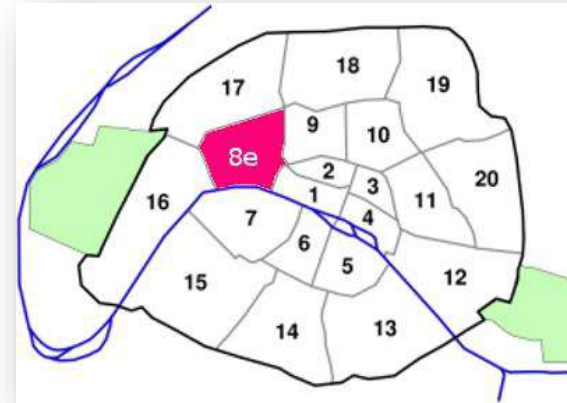

132 Boulevard Haussmann
75008 Paris

demeter gestion technique

VILLA
H

LA VILLA
HAUSSMANN

★★★★
Hôtel • Paris

Essence of Paris

More than a hotel,
La Villa Haussmann is an experience,
a concentrate of Paris!
Discover this exceptional place, and let
yourself be tempted !

IDEAL LOCATION HEART OF THE CITY

VILLA
LA VILLA
HAUSSMANN
Hôtel • Paris

PLACES OF INTEREST :

- Opéra Garnier : 10 mins
- Champs Elysées : 15 mins
- Galleries Lafayette : 10 mins
- Grand Palais : 15 mins
- Louvre Museum : 25 mins
- Eiffel Tower : 30 mins