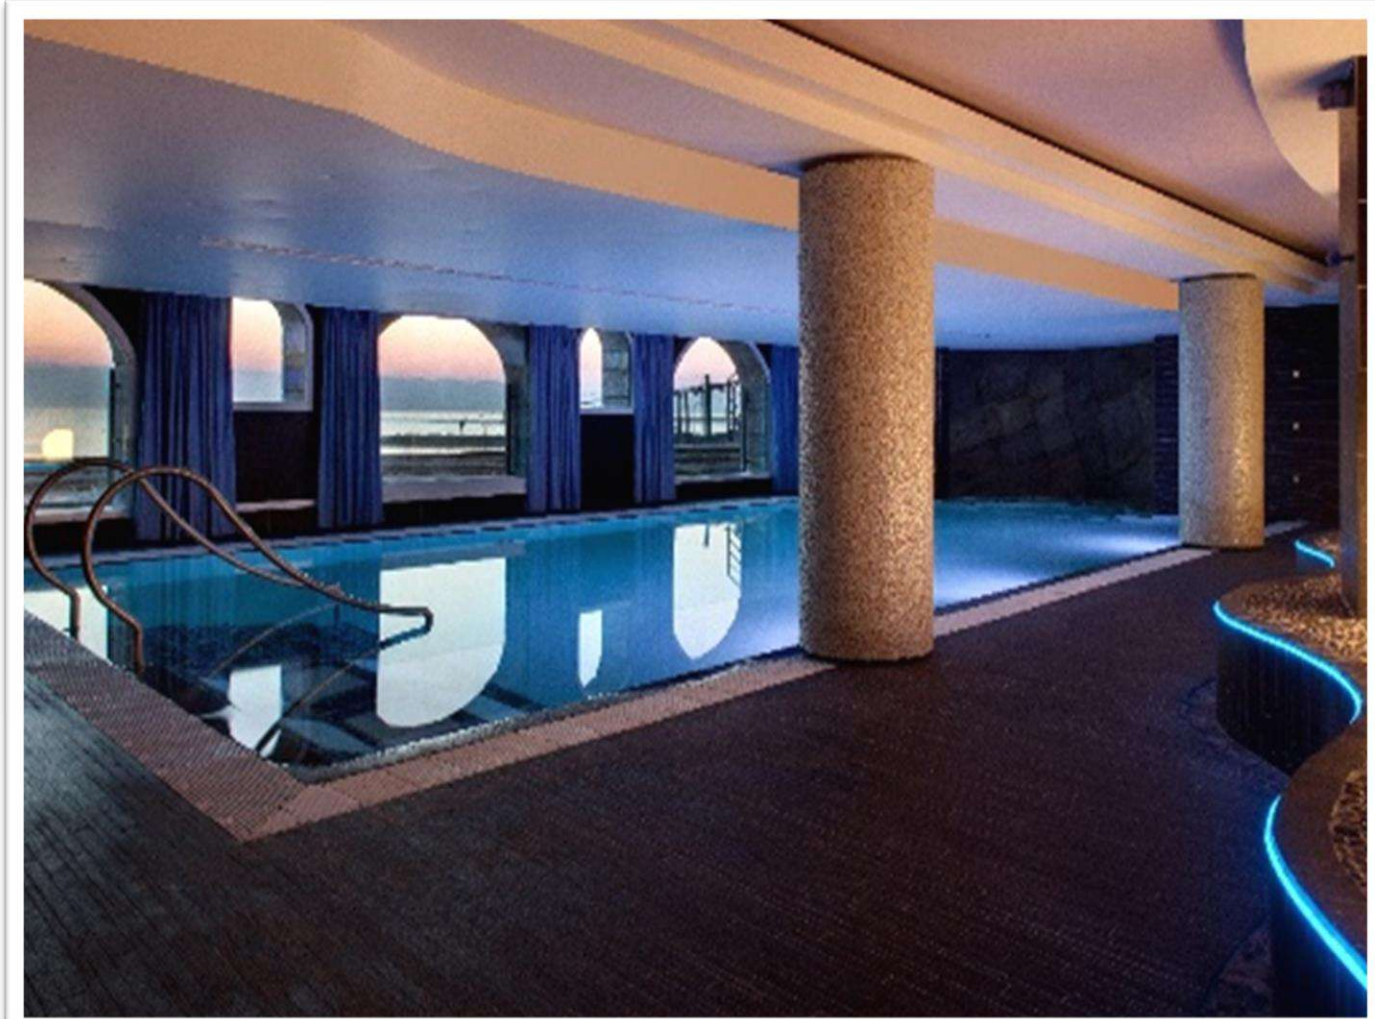

GRAND HOTEL
THALASSO & SPA***** LOREAMAR