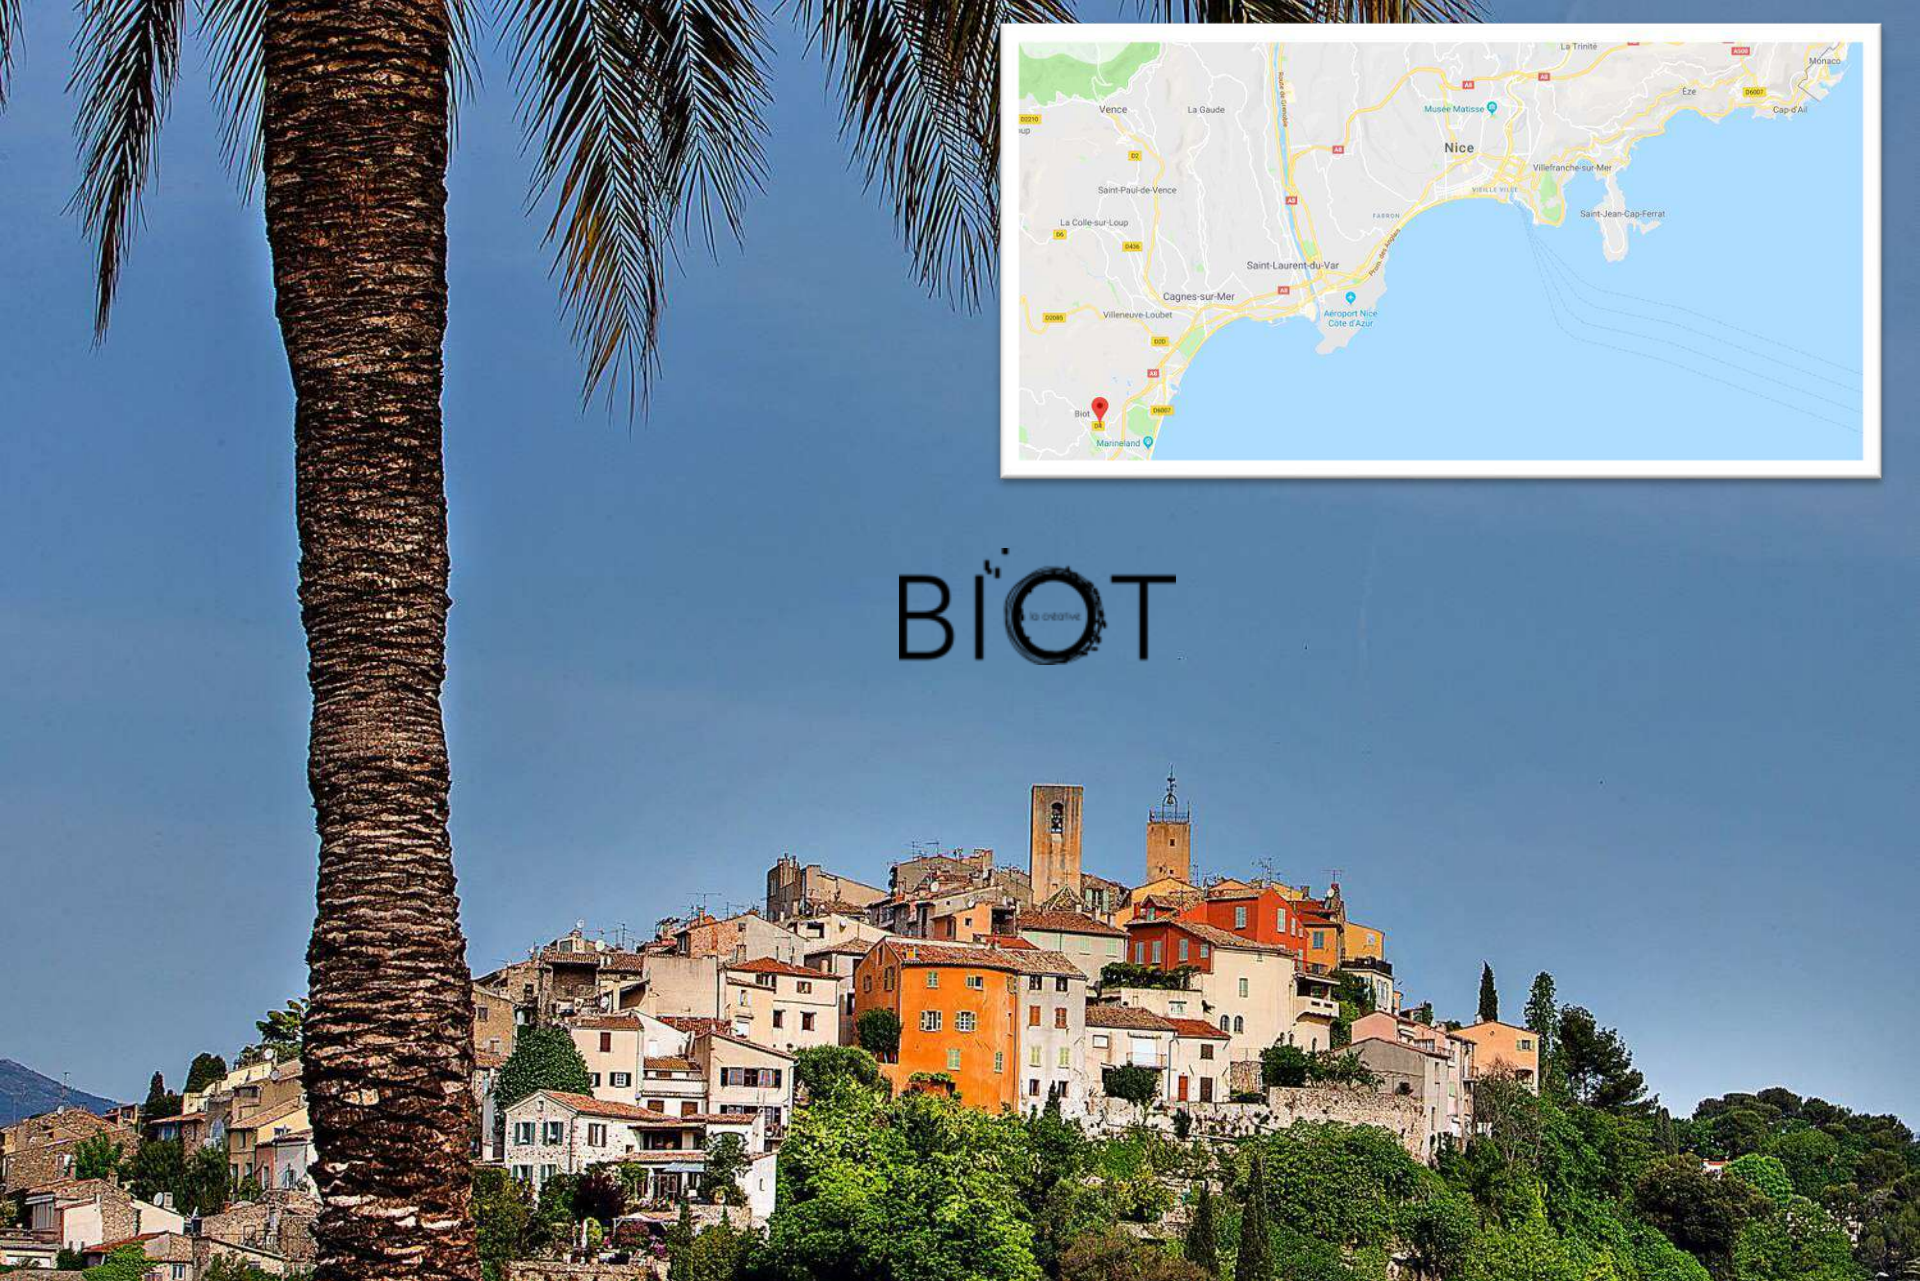

**RELAIS &
CHATEAUX**

LA BASTIDE DE *Biot* 4*
HÔTEL • CÔTE D'AZUR

Opening March 2019

BIOT
la créative

15 minutes walking distance from the village of Biot

20 minutes driving from Nice International Airport