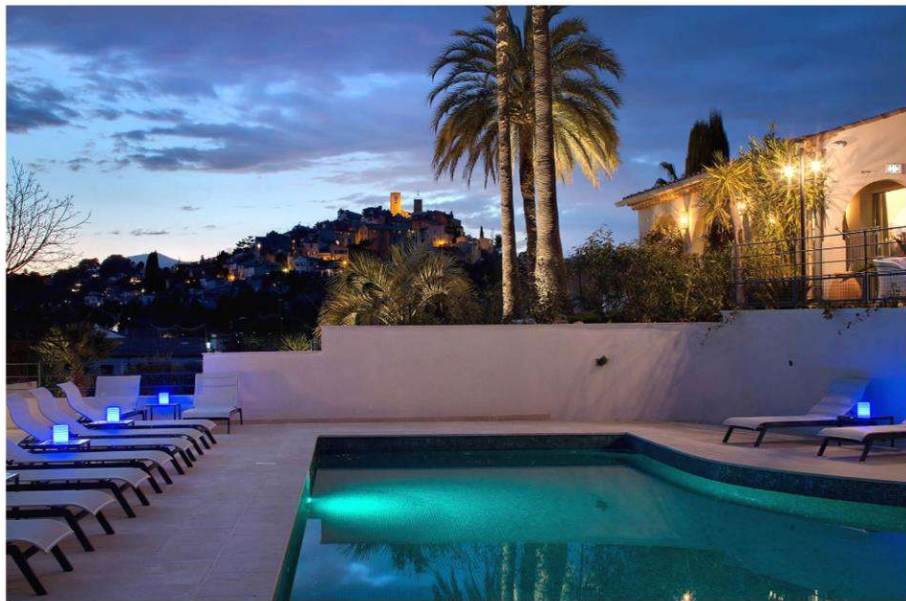

LA BASTIDE DE *Biot*
HÔTEL • CÔTE D'AZUR

LA BASTIDE DE *Biot*
HÔTEL · CÔTE D'AZUR

Wellness Area:

Heated swimming pool

Sauna

Steam Room

Gym

Lounge with an open fireplace – meetings for up to **20** participants