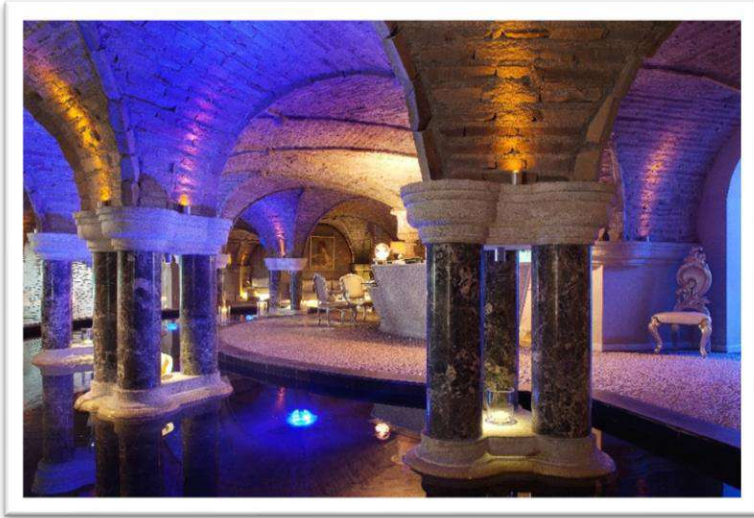

Suivez-nous :

GRAND HOTEL THALASSO & SPA*****

52 ROOMS & SUITES

GRAND HOTEL THALASSO & SPA***** RESTAURANT AHO FINA

GRAND HOTEL THALASSO & SPA***** LOUNGE BAR LE CLIPPER

GRAND HOTEL THALASSO & SPA*****

MEETING ROOM « ARNAGA »

SALLE	U	Boardroom	Classe	Théâtre	Cocktail
DISPOSITION					
CAPACITÉ	16	15	18	35	35

GRAND HOTEL THALASSO & SPA***** LOREAMAR

LOREAMAR
THALASSO & SPA

Saint-Jean-de-Luz

Indoor Pool – Hammam – Sauna – Natural salt cave – Fitness Area