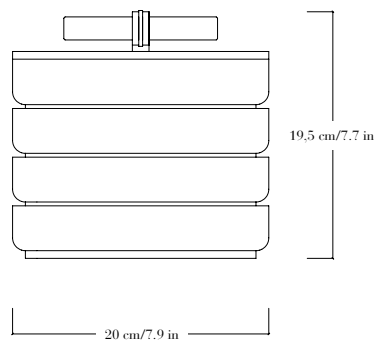

DIMENSIONS

Poignée longue : longueur 20 cm, largeur 20 cm, hauteur 19,5 cm.
Poignée ronde : longueur 20 cm, largeur 20 cm, hauteur 18,5 cm.

*Set of 4 Japanese cypress boxes covered with traditional urushi lacquer.
Made by Iwata Houraiya in Kyoto, Japan. Patinated bronze handle.
Two types of handles.*

FINITIONS:

Japanese cypress with urushi lacquer. Gold, brown or black patinated bronze.

DIMENSIONS

*Long handle: length 20 cm/7.9 in, width 20 cm/7.9 in, height 19.5 cm/7.7 in.
Round handle: length 20 cm/7.9 in, width 20 cm/7.9 in, height 18.5 cm/7.3 in.*