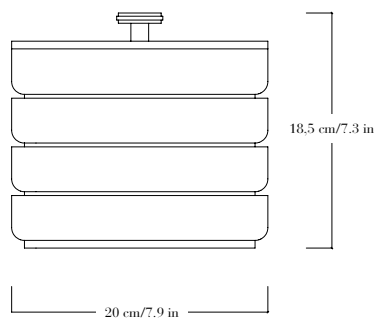

DIMENSIONS

Poignée longue : longueur 20 cm, largeur 20 cm, hauteur 19,5 cm.
Poignée ronde : longueur 20 cm, largeur 20 cm, hauteur 18,5 cm.

*Set of 4 Japanese cypress boxes covered with traditional urushi lacquer.
Made by Iwata Houraiya in Kyoto, Japan. Patinated bronze handle.
Two types of handles.*

FINITIONS:

Japanese cypress with urushi lacquer. Gold, brown or black patinated bronze.

DIMENSIONS

*Long handle: length 20 cm/7.9 in, width 20 cm/7.9 in, height 19.5 cm/7.7 in.
Round handle: length 20 cm/7.9 in, width 20 cm/7.9 in, height 18.5 cm/7.3 in.*