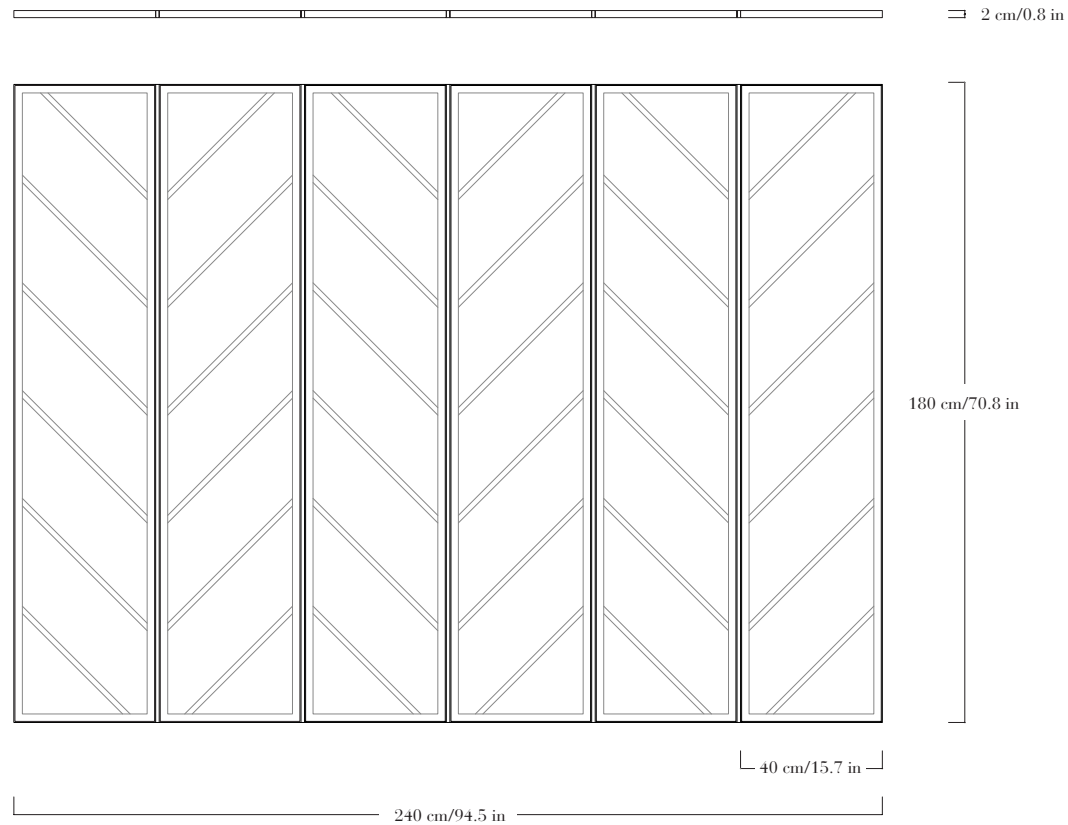

## DIMENSIONS

3 volets :

Hauteur 180 cm, largeur 120 cm (ouvert) — 40 cm (fermé),  
profondeur 2 cm.

6 volets :

Hauteur 180 cm, largeur 240 cm (ouvert) — 40 cm (fermé),  
profondeur 2 cm.

—

*Screens in washi paper, gold leaf with gradient effect. Structure in wood.  
Each piece is signed.*

## DIMENSIONS

3 panels:

height 180 cm/70.8 in, width 120 cm/47.2 in (open)  
— 40 cm/15.7 in (closed), depth 2 cm/0.8 in.

6 panels:

height 180 cm/70.8 in, width 240 cm/94.5 in (open)  
— 40 cm/15.7 in (closed), depth 2 cm/0.8 in.