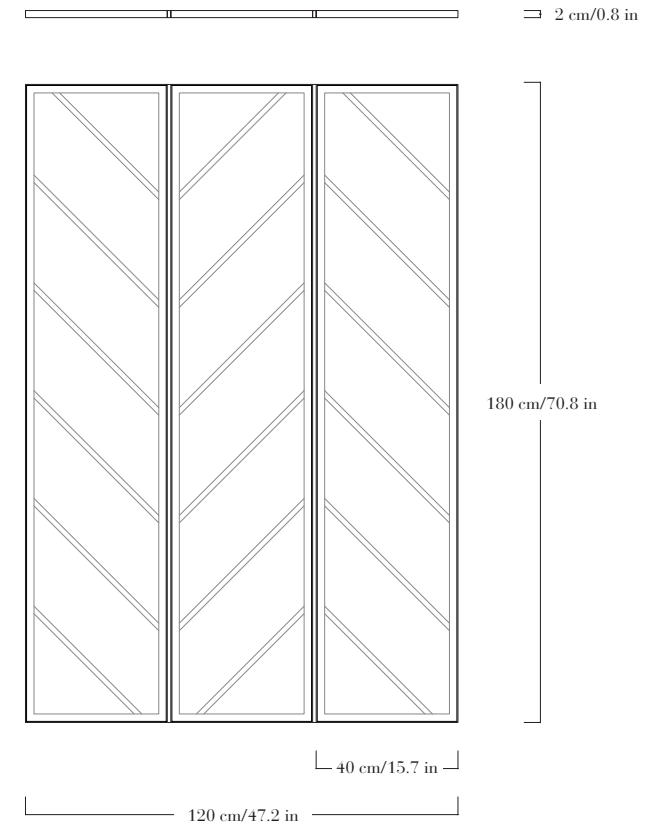

## DIMENSIONS

3 volets :

Hauteur 180 cm, largeur 120 cm (ouvert) — 40 cm (fermé),  
profondeur 2 cm.

6 volets :

Hauteur 180 cm, largeur 240 cm (ouvert) — 40 cm (fermé),  
profondeur 2 cm.

—

*Screens in washi paper, gold leaf with gradient effect. Structure in wood.  
Each piece is signed.*

—

*Dimensions:*

## DIMENSIONS

3 panels:

height 180 cm/70.8 in, width 120 cm/47.2 in (open)  
— 40 cm/15.7 in (closed), depth 2 cm/0.8 in.

6 panels:

height 180 cm/70.8 in, width 240 cm/94.5 in (open)  
— 40 cm/15.7 in (closed), depth 2 cm/0.8 in.