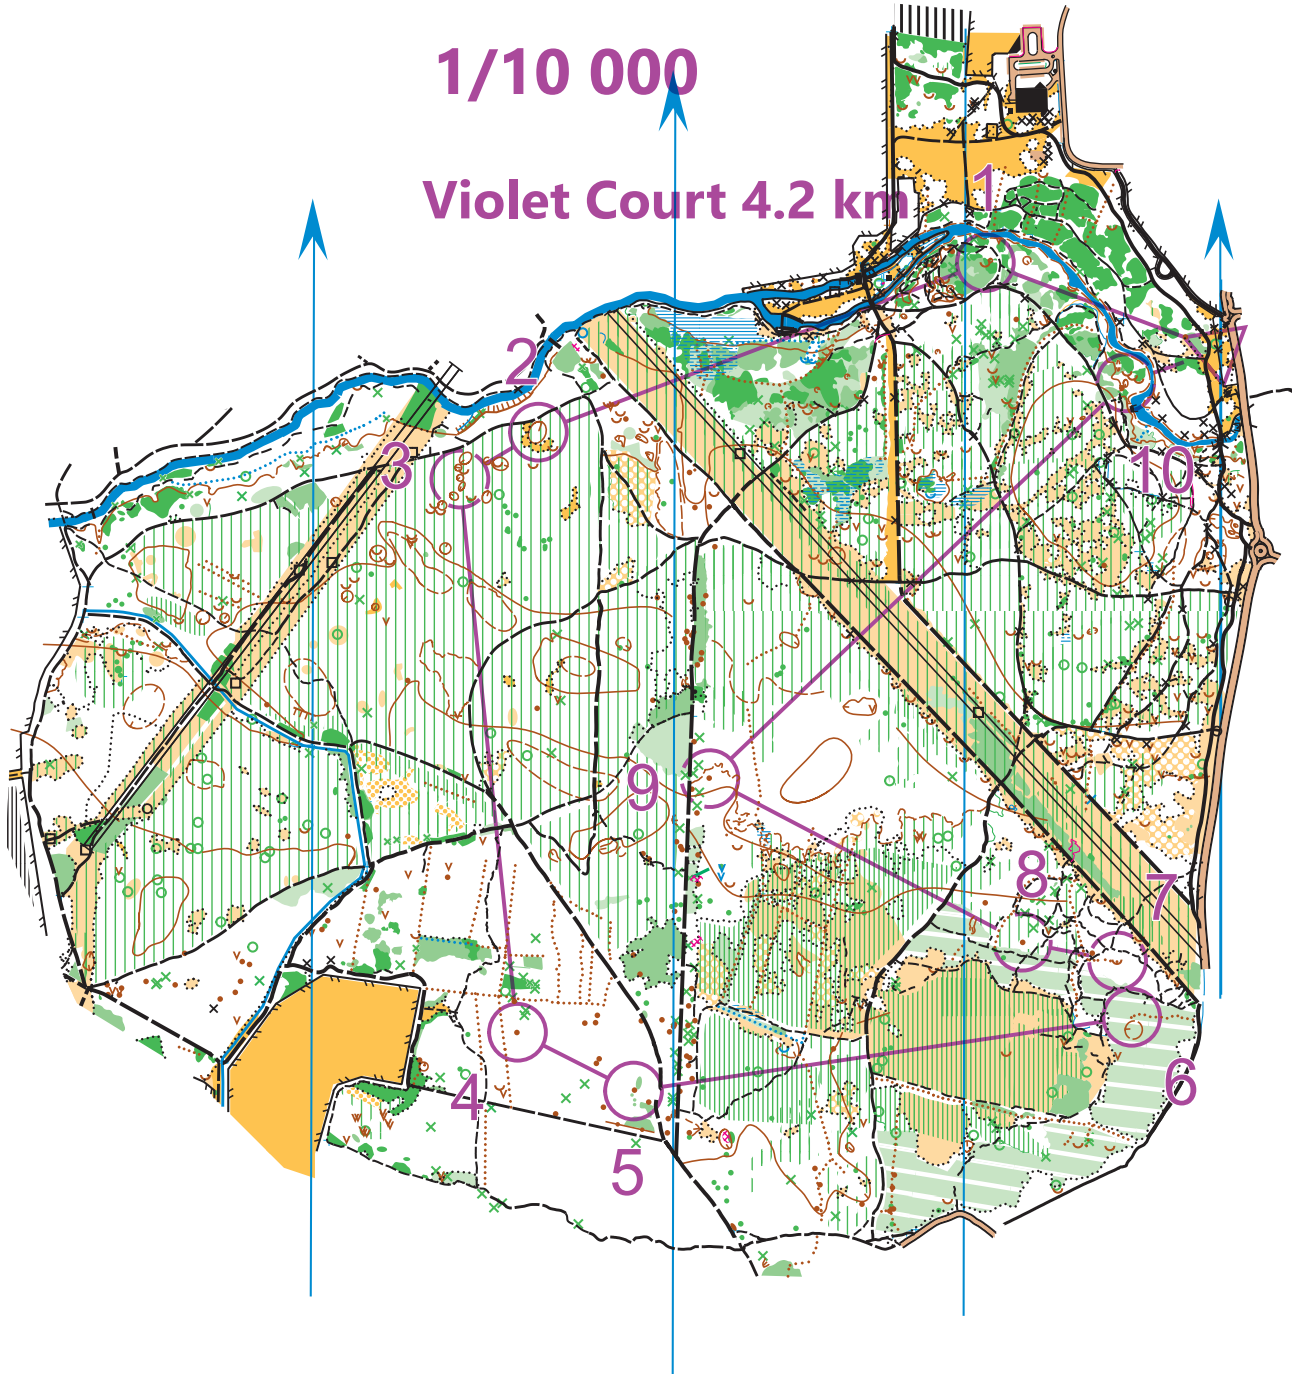

1/10 000

Violet Court 4.2 km

Violet Court 4.2 km, 2 km

▷		↓	×		
1	46		∪		
2	49		⊖		
3	38	↑↓	⊖		
4	47		●		
5	48	↖	●		
6	44		▨		┌
7	43	↙	∪		
8	33		●		
9	45	↗	●		
10	32	↓	⊖		