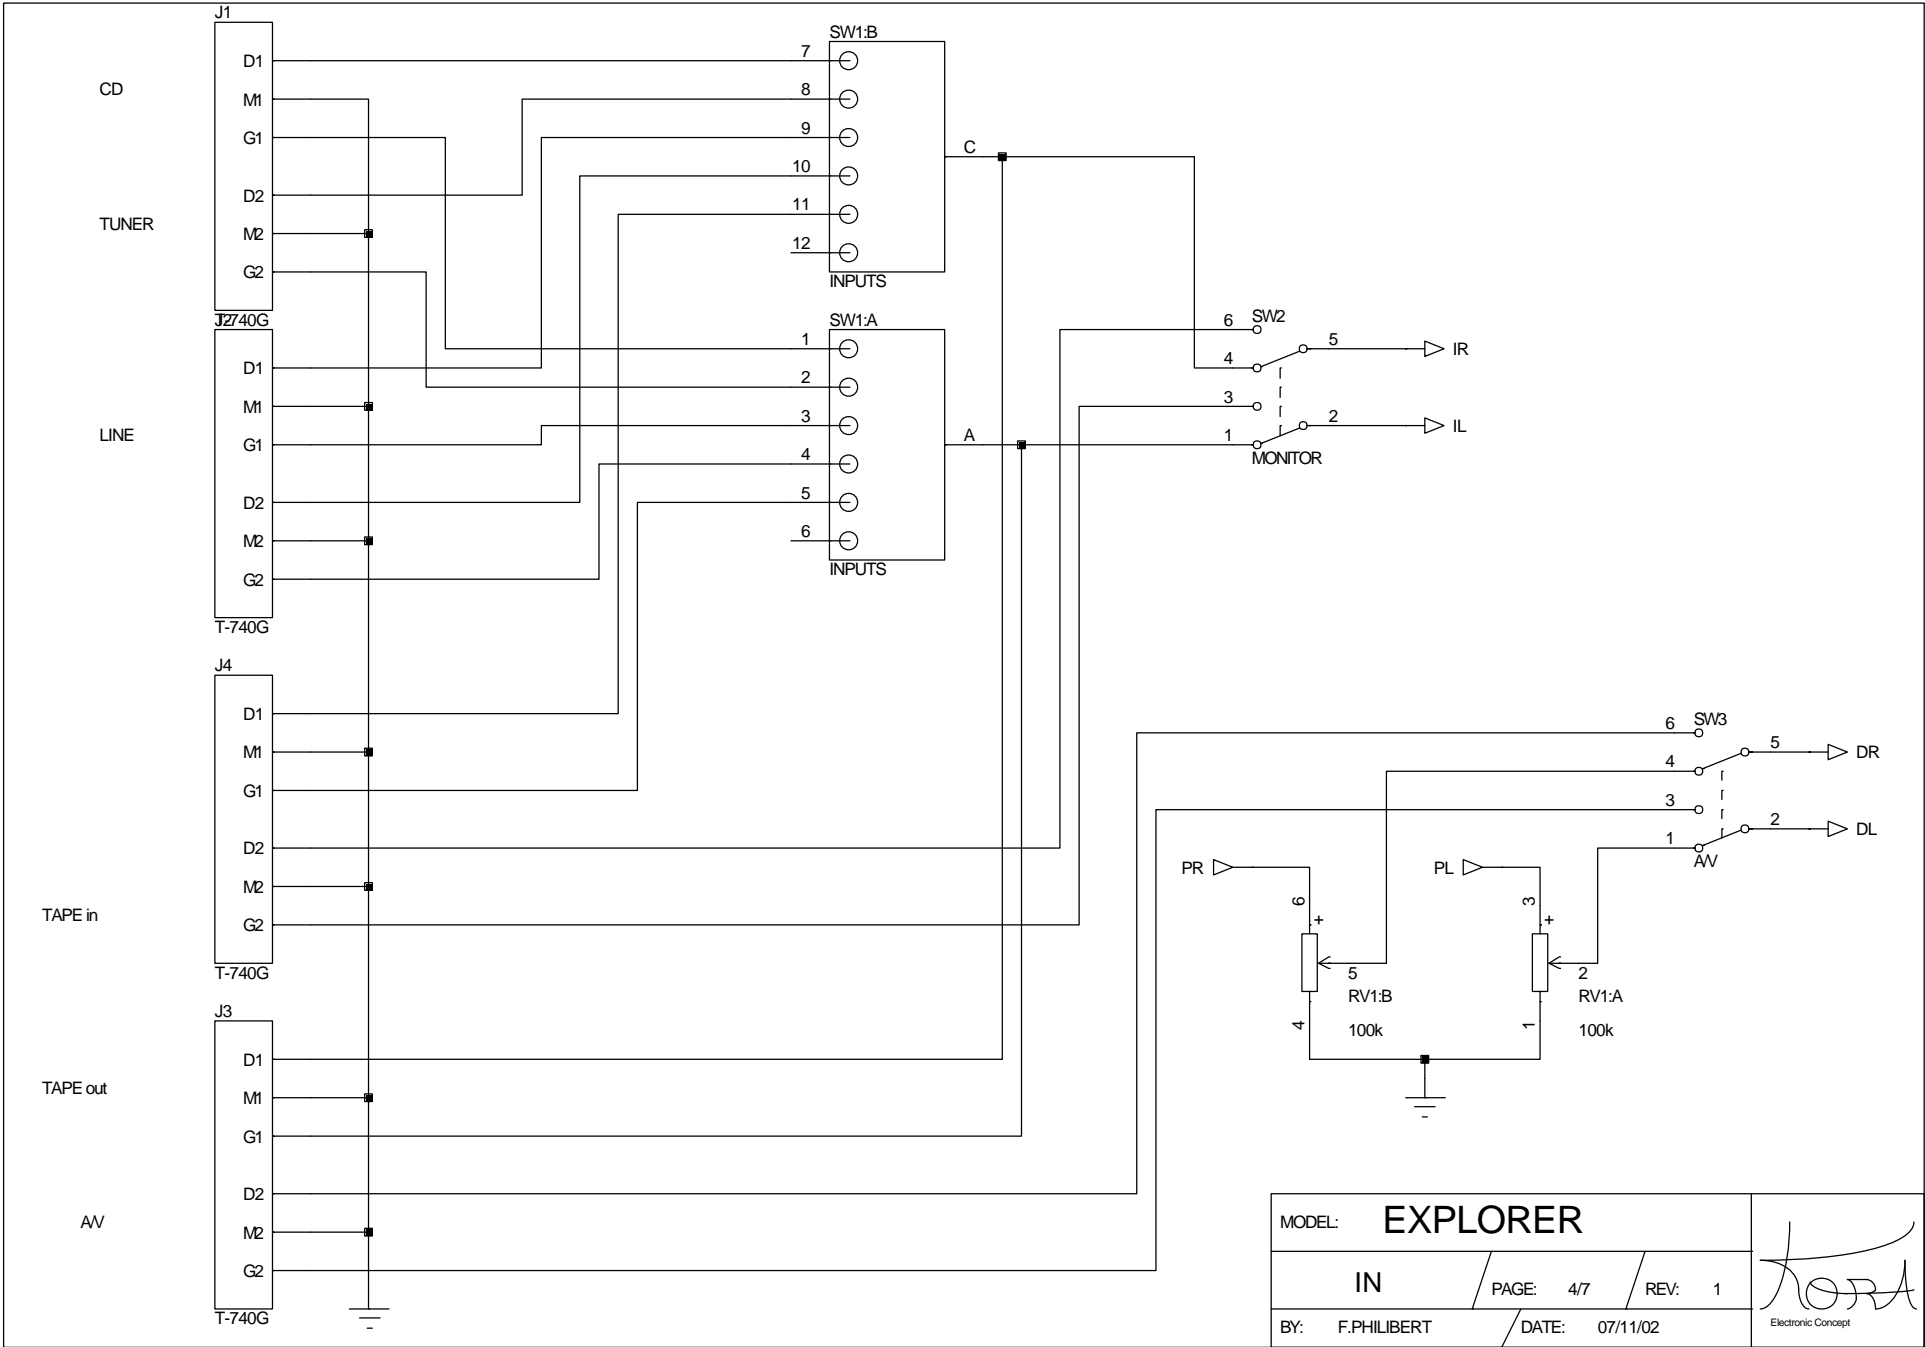

MODEL:	EXPLORER		
Synoptique	PAGE: 1/7	REV: 1	 Electronic Concept
BY: F.PHILIBERT	DATE: 07/11/02		

MODEL: EXPLORER		 Electronic Concept
DRIVER	PAGE: 3/7 / REV: 1	
BY: F.PHILIBERT	DATE: 07/11/02	

MODEL: EXPLORER		
IN	PAGE: 4/7	REV: 1
BY: F.PHILIBERT	DATE: 07/11/02	

KORA
Electronic Concept

MODEL: EXPLORER		 Electronic Concept
PREAMPLI	PAGE: 5/7 / REV: 1	
BY: F.PHILIBERT	DATE: 07/11/02	

MODEL: EXPLORER		
PWR-L	PAGE: 6/7 / REV: 1	
BY: F.PHILIBERT	DATE: 07/11/02	

MODEL: EXPLORER		 Electronic Concept
PWR-R	PAGE: 7/7 / REV: 1	
BY: F.PHILIBERT	DATE: 07/11/02	