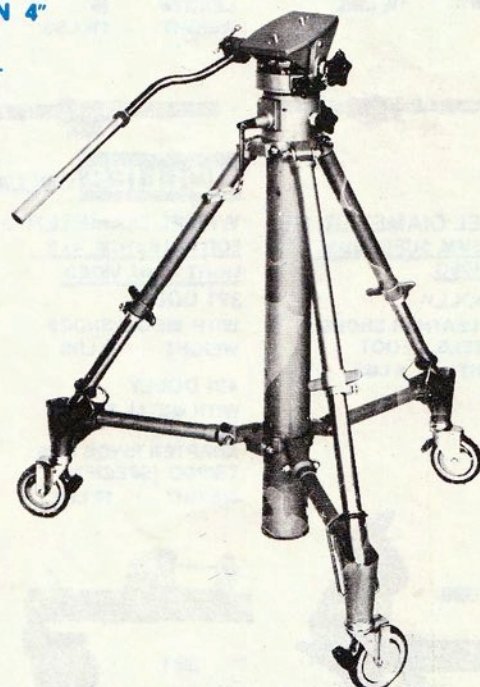

LEG DIAMETER 1 1/2"

DIAMETER OF COLUMN 4"

810 VIDEO 8T

WITH COLLAPSIBLE 5" WHEEL DOLLY, TRAVELLING FIXINGS

SECTIONS 2
RANGE 37 - 62"
WEIGHT 75 LBS

FOR CAMERAS UP TO 250 LBS