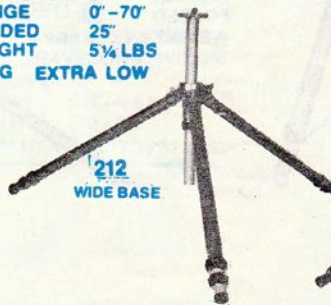

**324 CREMAILLERE 3 COMPACT PERFORMANCE**  
SECTIONS 3 SHORT  
RANGE 0"-58" EXTRA LOW  
FOLDED 22"  
WEIGHT 6 1/4 LBS.

**022 CREMAILLERE 0 LUXE PERFORMANCE**  
SECTIONS 4  
RANGE 0"-61"  
FOLDED 19"  
WEIGHT 3 LBS.  
LONG EXTRA LOW-HIGH

**124 CREMAILLERE 1 LUXE PERFORMANCE**  
SECTIONS 4  
RANGE 0"-66"  
FOLDED 20"  
WEIGHT 3 3/4 LBS.  
LONG EXTRA LOW-HIGH

**212 CREMAILLERE 2 PERFORMANCE**  
SECTIONS 3  
RANGE 0"-70"  
FOLDED 25"  
WEIGHT 5 1/4 LBS.  
LONG EXTRA LOW

**328 CREMAILLERE 3 COMPACT LUXE PERFORMANCE**  
SECTIONS 4 SHORT  
RANGE 0"-74" EXTRA  
FOLDED 22" LOW-HIGH  
WEIGHT 6 1/4 LBS.

**312 CREMAILLERE 3 PERFORMANCE**  
SECTIONS 3 LONG  
RANGE 0"-74" EXTRA  
FOLDED 27" LOW  
WEIGHT 7 LBS.

112  
TABLE TOP  
COPY WORK  
WITH 532  
SIDE ARM

212  
WIDE BASE

312  
FLAT POSITION, 335 C 5" SHORT COLUMN

**5 SHORT COLUMNS AND PLATFORMS**

FOR EXTRA LOW POSITIONS OF PERFORMANCE TRIPODS

**035 DIAMETER 3/4"**  
FOR WEEKEND  
**135 DIAMETER 7/8"**  
FOR TOTAL SPORT  
**235 DIAMETER 1"**  
FOR REPORTER  
**335 DIAMETER 1 1/4"**  
FOR STUDEX  
**435 DIAMETER 1 3/8"**  
FOR PRO TELE STUDEX