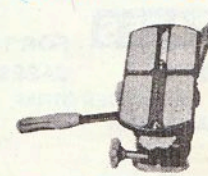

570L RATIONAL 5L
WITH LONG 15" HANDLE

QUICK AND SHIFT RELEASES

385 W/2 x 3" PLATE
1/4" SCREW
3/8" BUSHINGS
SUPPORT 20 LBS
386 W/2 x 6" PLATE
1/4" SCREW
3/8" BUSHINGS
SUPPORT 20 LBS

BALL HEADS

OFF CENTER DESIGN FOR MORE THAN 90° TILTS IN ANY DIRECTION. 360° PANNING