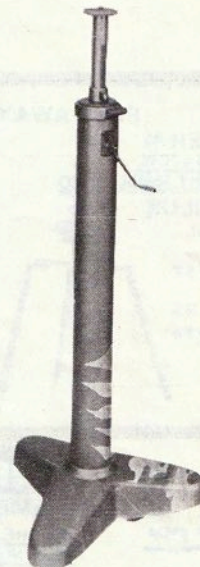

MONO-COLUMN

DIAMETER OF COLUMN 4"

615 MONO-COLUMN WITH 3 ROLLERS, LOCKING PEDAL CREMAILLERE GEARLIFT COLUMN,

DIAM. 1 1/2"
RANGE 37"-68"
WEIGHT 46 LBS
FOR CAMERAS UP TO 100 LBS