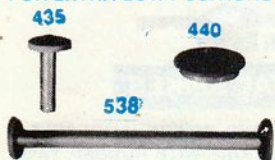

ACCESSORIES FOR SUPER PRO, TELE-STUDEX, INTERCHANGEABLE WITH CENTER COLUMNS.

435 5" SHORT COLUMN
FOR EXTRA LOW POSITIONS OF
RAPID TRIPODS

440 PLATFORM
FOR EXTRA LOW POSITIONS