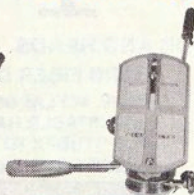

HEAVY 4 x 5", 10"

SUPER/PRO/TELE/STUDEX
470 RATIONAL 4
PLATFORM 7" x 3 3/4"
HEIGHT 7 1/2"
WEIGHT 4 1/4 LBS
SUPPORT 30 LBS

470L RATIONAL 4L
WITH LONG 15" HANDLE

472 RATIONAL 4B
PLATFORM 3 3/4" x 3"
HEIGHT 7 1/2"
WEIGHT 3 3/4 LBS
SUPPORT 30 LBS