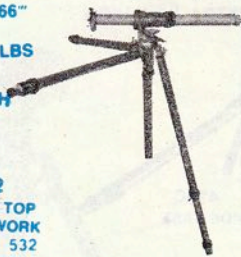

112
TABLE TOP
COPY WORK
WITH 532
SIDE ARM