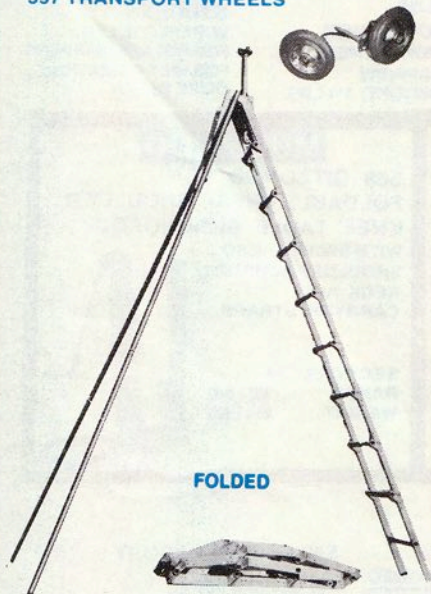

FROM 0" EXTRA LOW UP TO 160" EXTRA HIGH - FOR ANY PERSONAL PREFERENCE

LADDER PODS

LEG DIAMETER OF RODS 1"

FOR 35MM, SUPER 8MM 2 1/4 x 2 1/4", 6x7CM

4x5", 5x7", 8x10" 16MM, VIDEO

598R GITZECHEL/RAPID

WITH RAPID COLUMN

SECTIONS 9
RANGE 35 TO 135"
FOLDED 36"
WEIGHT 38 LBS

598C GITZECHEL/CREMAILLERE

WITH CREMAILLERE COLUMN

RANGE 35 TO 131"
WEIGHT 39 LBS
FOR CAMERAS, PERSONS UP TO 300 LBS

597 TRANSPORT WHEELS