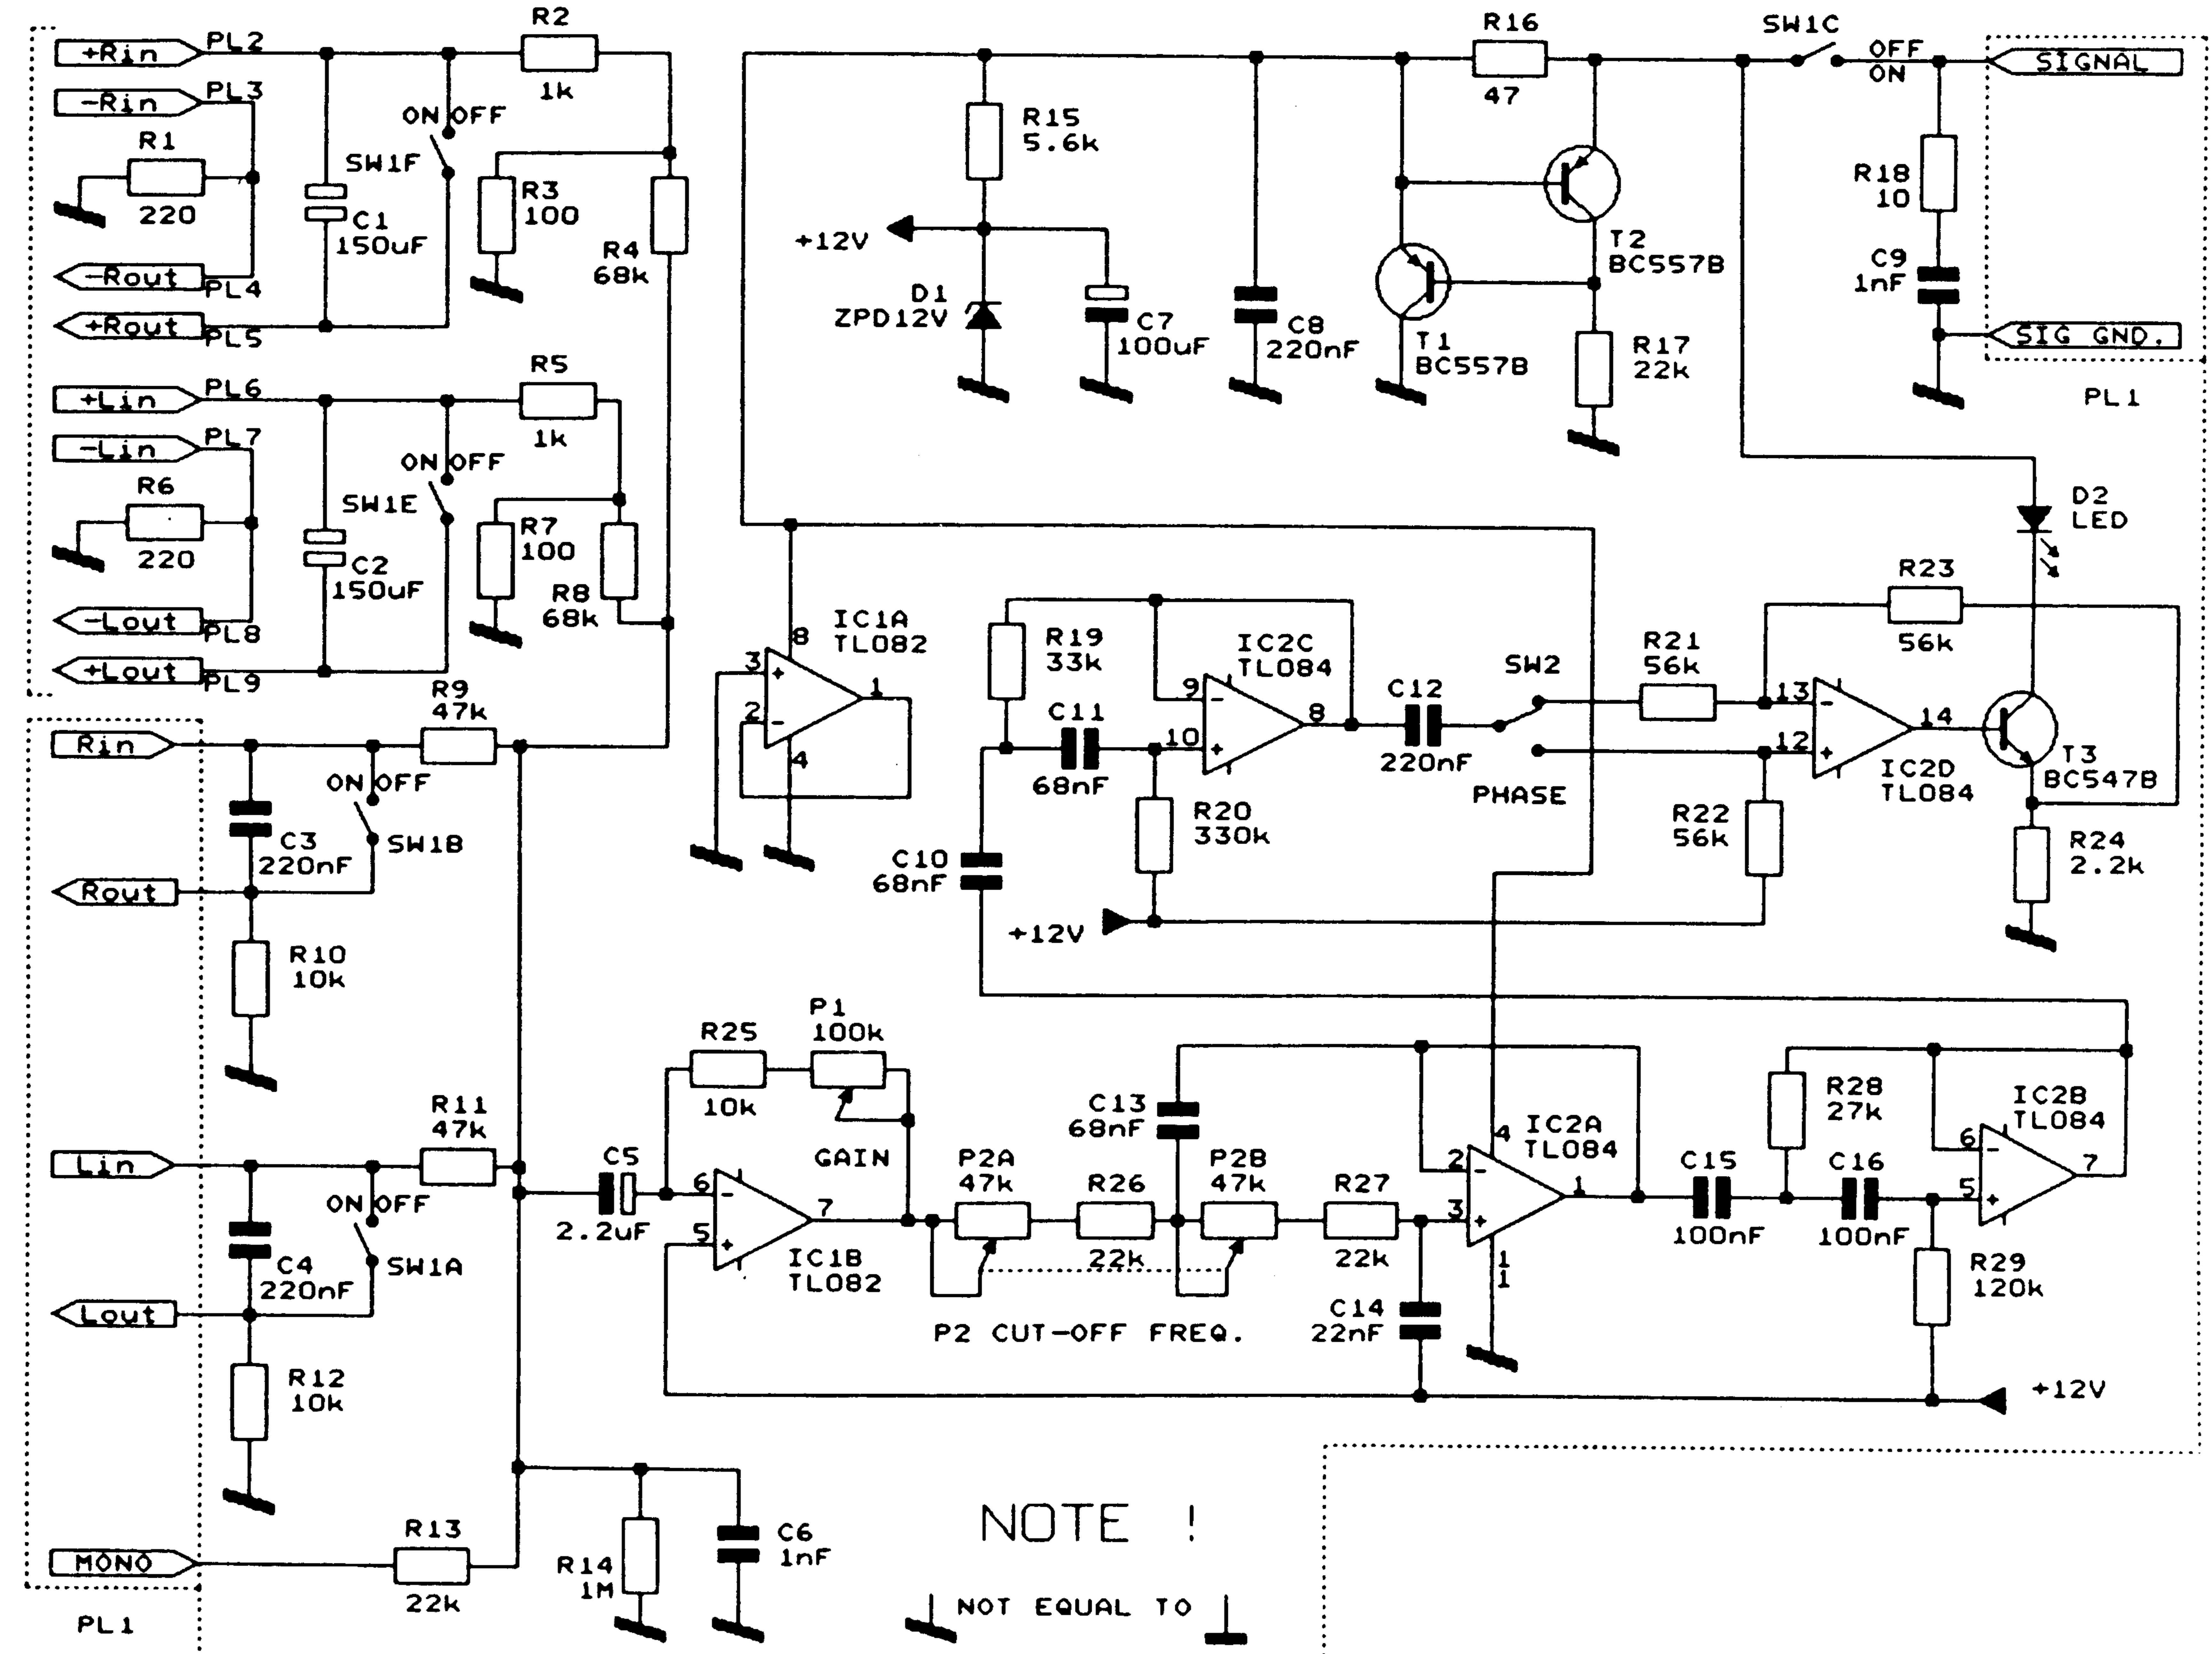

# JAMO SW 600E - AMPLIFIER SCHEMATIC

ALL VOLTAGES MEASURED WITH RESPECT TO 

VOLTAGES IN ( ) VALID WHEN REMOTE UNIT IS SWITCHED ON

NOTE !  
 NOT EQUAL TO 