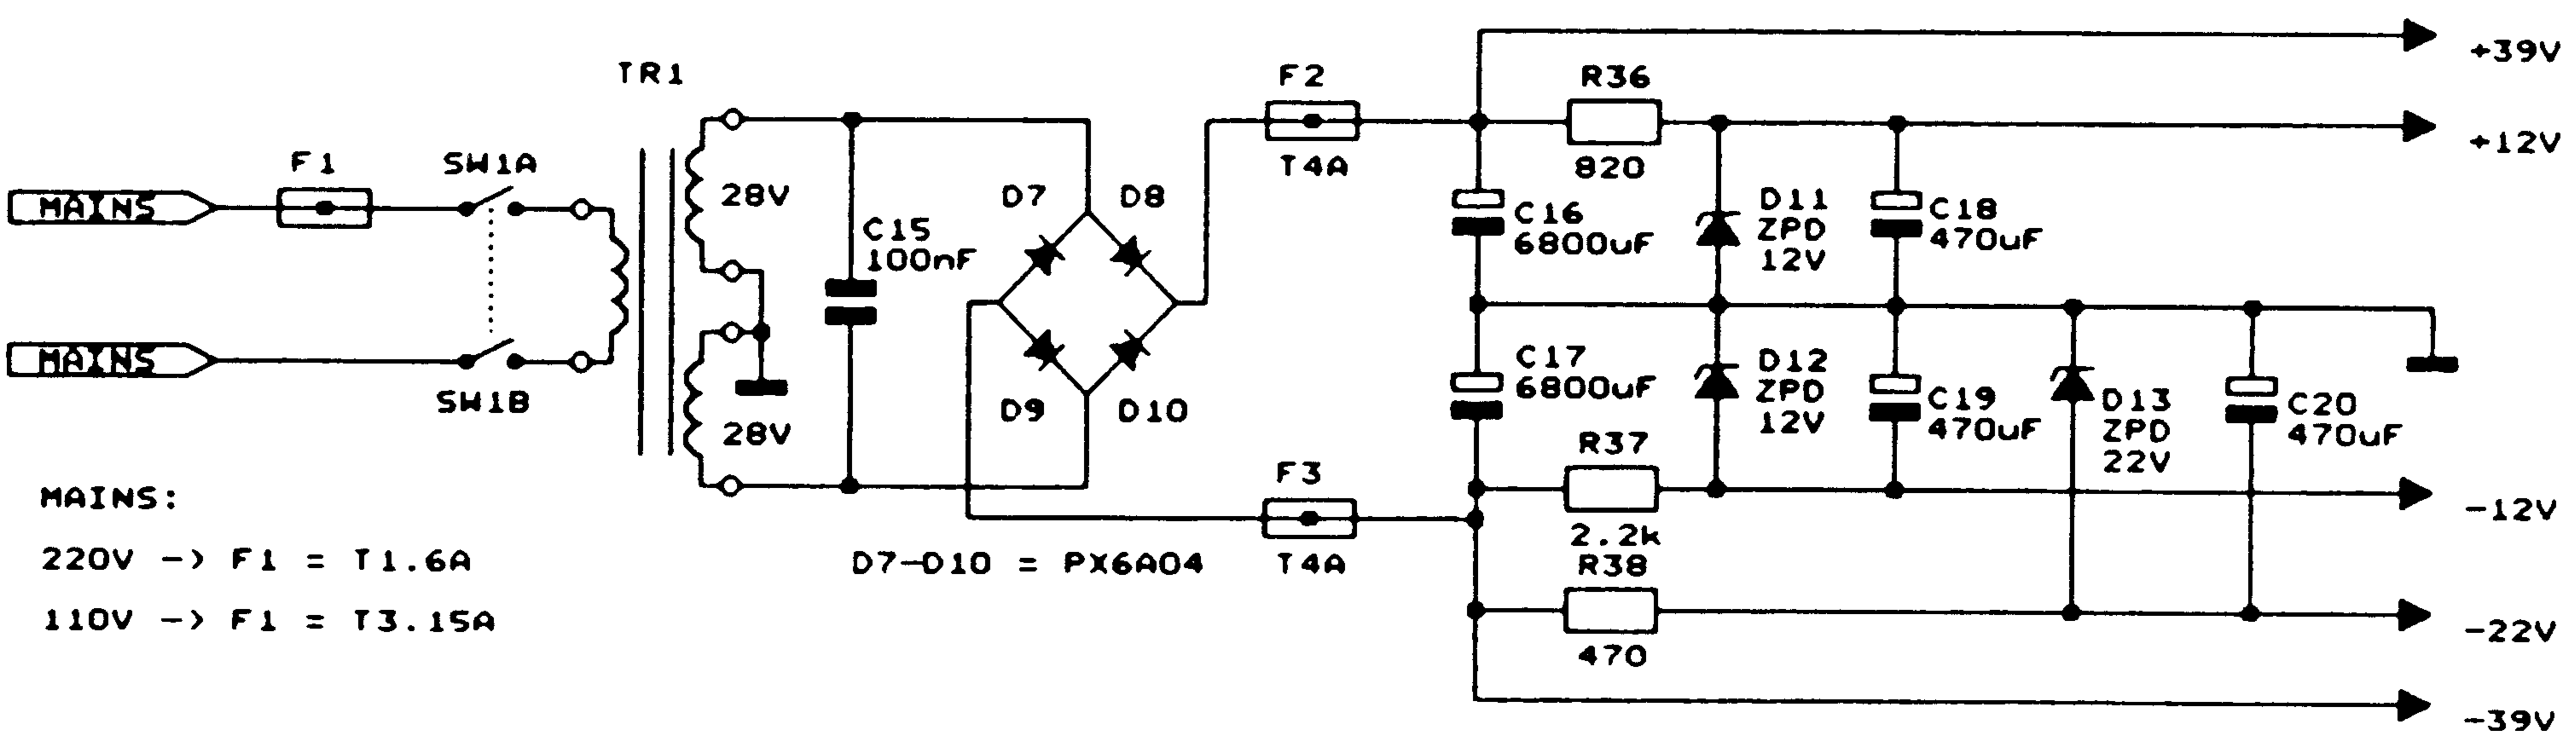

# JAMO SW 600E - AMPLIFIER SCHEMATIC

ALL VOLTAGES MEASURED WITH RESPECT TO 

VOLTAGES IN ( ) VALID WHEN REMOTE UNIT IS SWITCHED ON

NOTE !  
 NOT EQUAL TO 