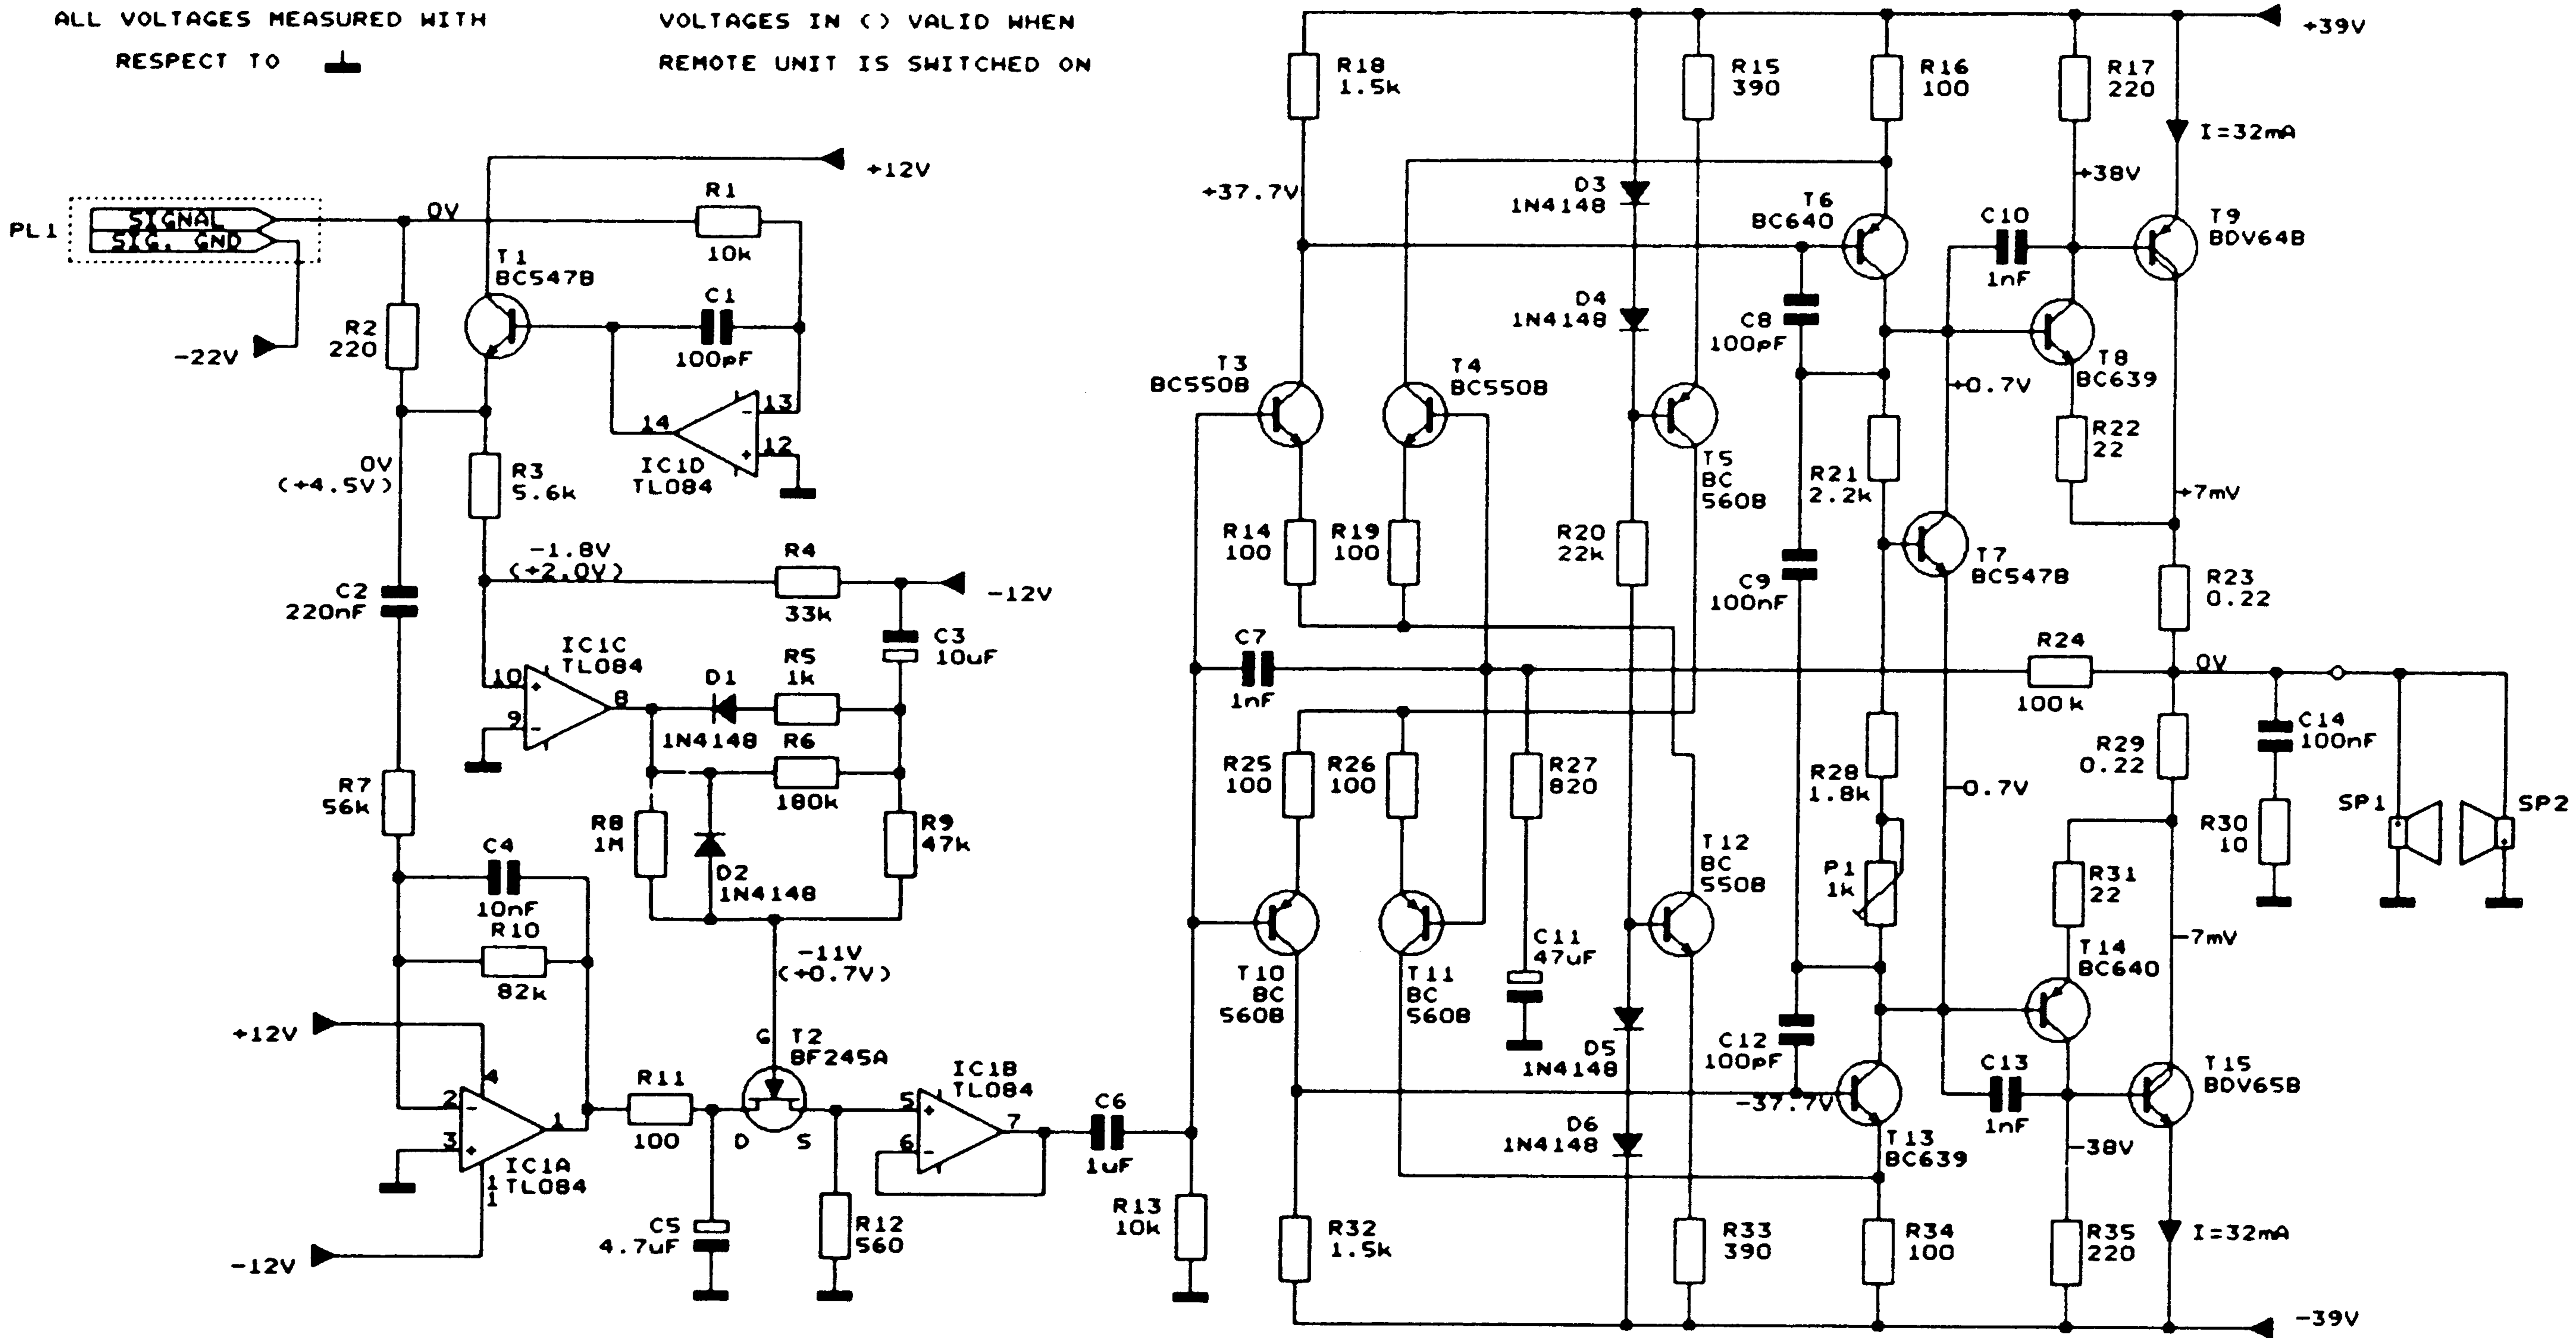

# JAMO SW 600E - AMPLIFIER SCHEMATIC

ALL VOLTAGES MEASURED WITH RESPECT TO 

VOLTAGES IN ( ) VALID WHEN REMOTE UNIT IS SWITCHED ON

NOTE !  
 NOT EQUAL TO 