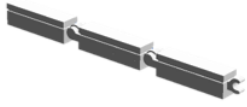

**E** Accroche verticale (White) x3  
Ref. 63868

**F** Accroche horizontal (White) x2  
Ref. 60478

**G** Plate 1x2 (White) x3  
Ref. 3710

**H** Tile 1x4 (White) x3  
Ref. 2431

**I** Plate 1x2 (White) x1  
Ref. 3023

**J** Accroche verticale (Black) x1  
Ref. 63868

**K** Accroche horizontal (White) x2  
Ref. 60478

**L** Plate 1x4 (Black) x2  
Ref. 3710

**M** Tile 1x4 (Black) x2  
Ref. 2431

**N** Plate 1x2 (White) x1  
Ref. 3023

# Etape 1

3x **E**

2x **F**

3x **G**

3x **H**

1x **I**

1

2