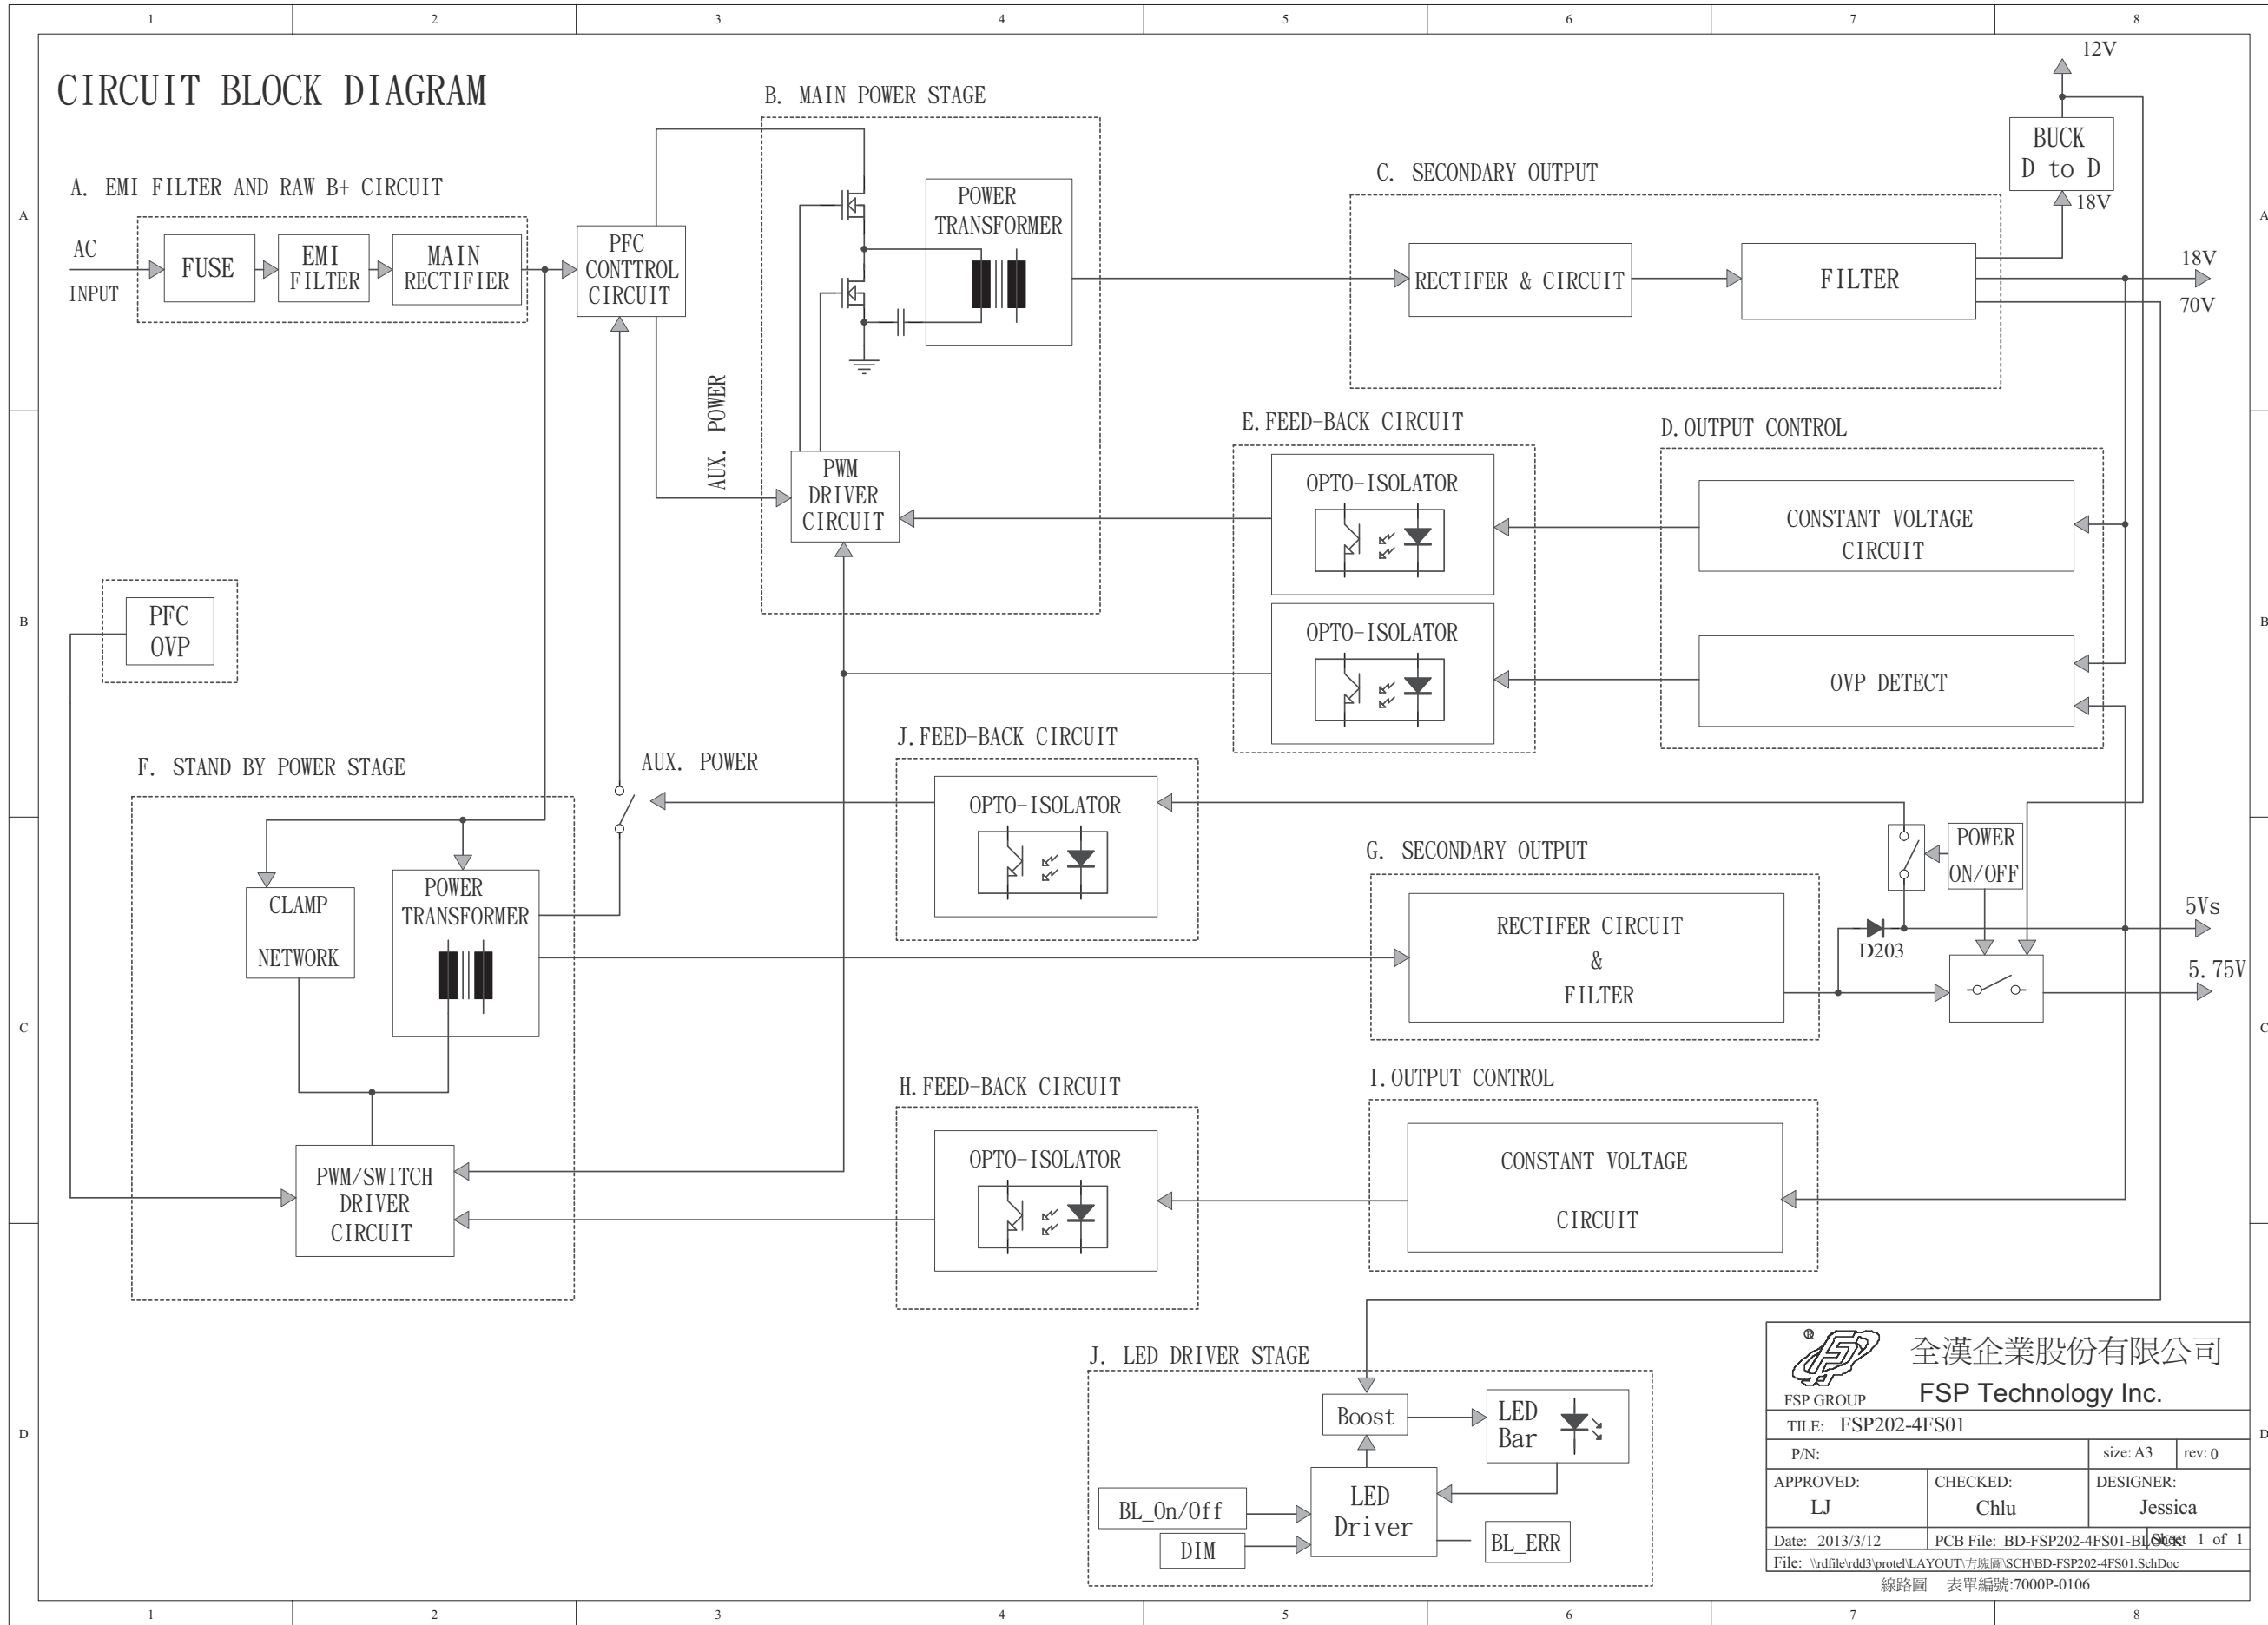

# 60" Power Unit PWB 2/2 (RUNTKB074WJQZ)

## Side B

60" POWER UNIT BLOCK DIAGRAM (RUNTKB074WJQZ)

60" Power Supply Diagram 2/2 (RUNTKB074WJQZ)