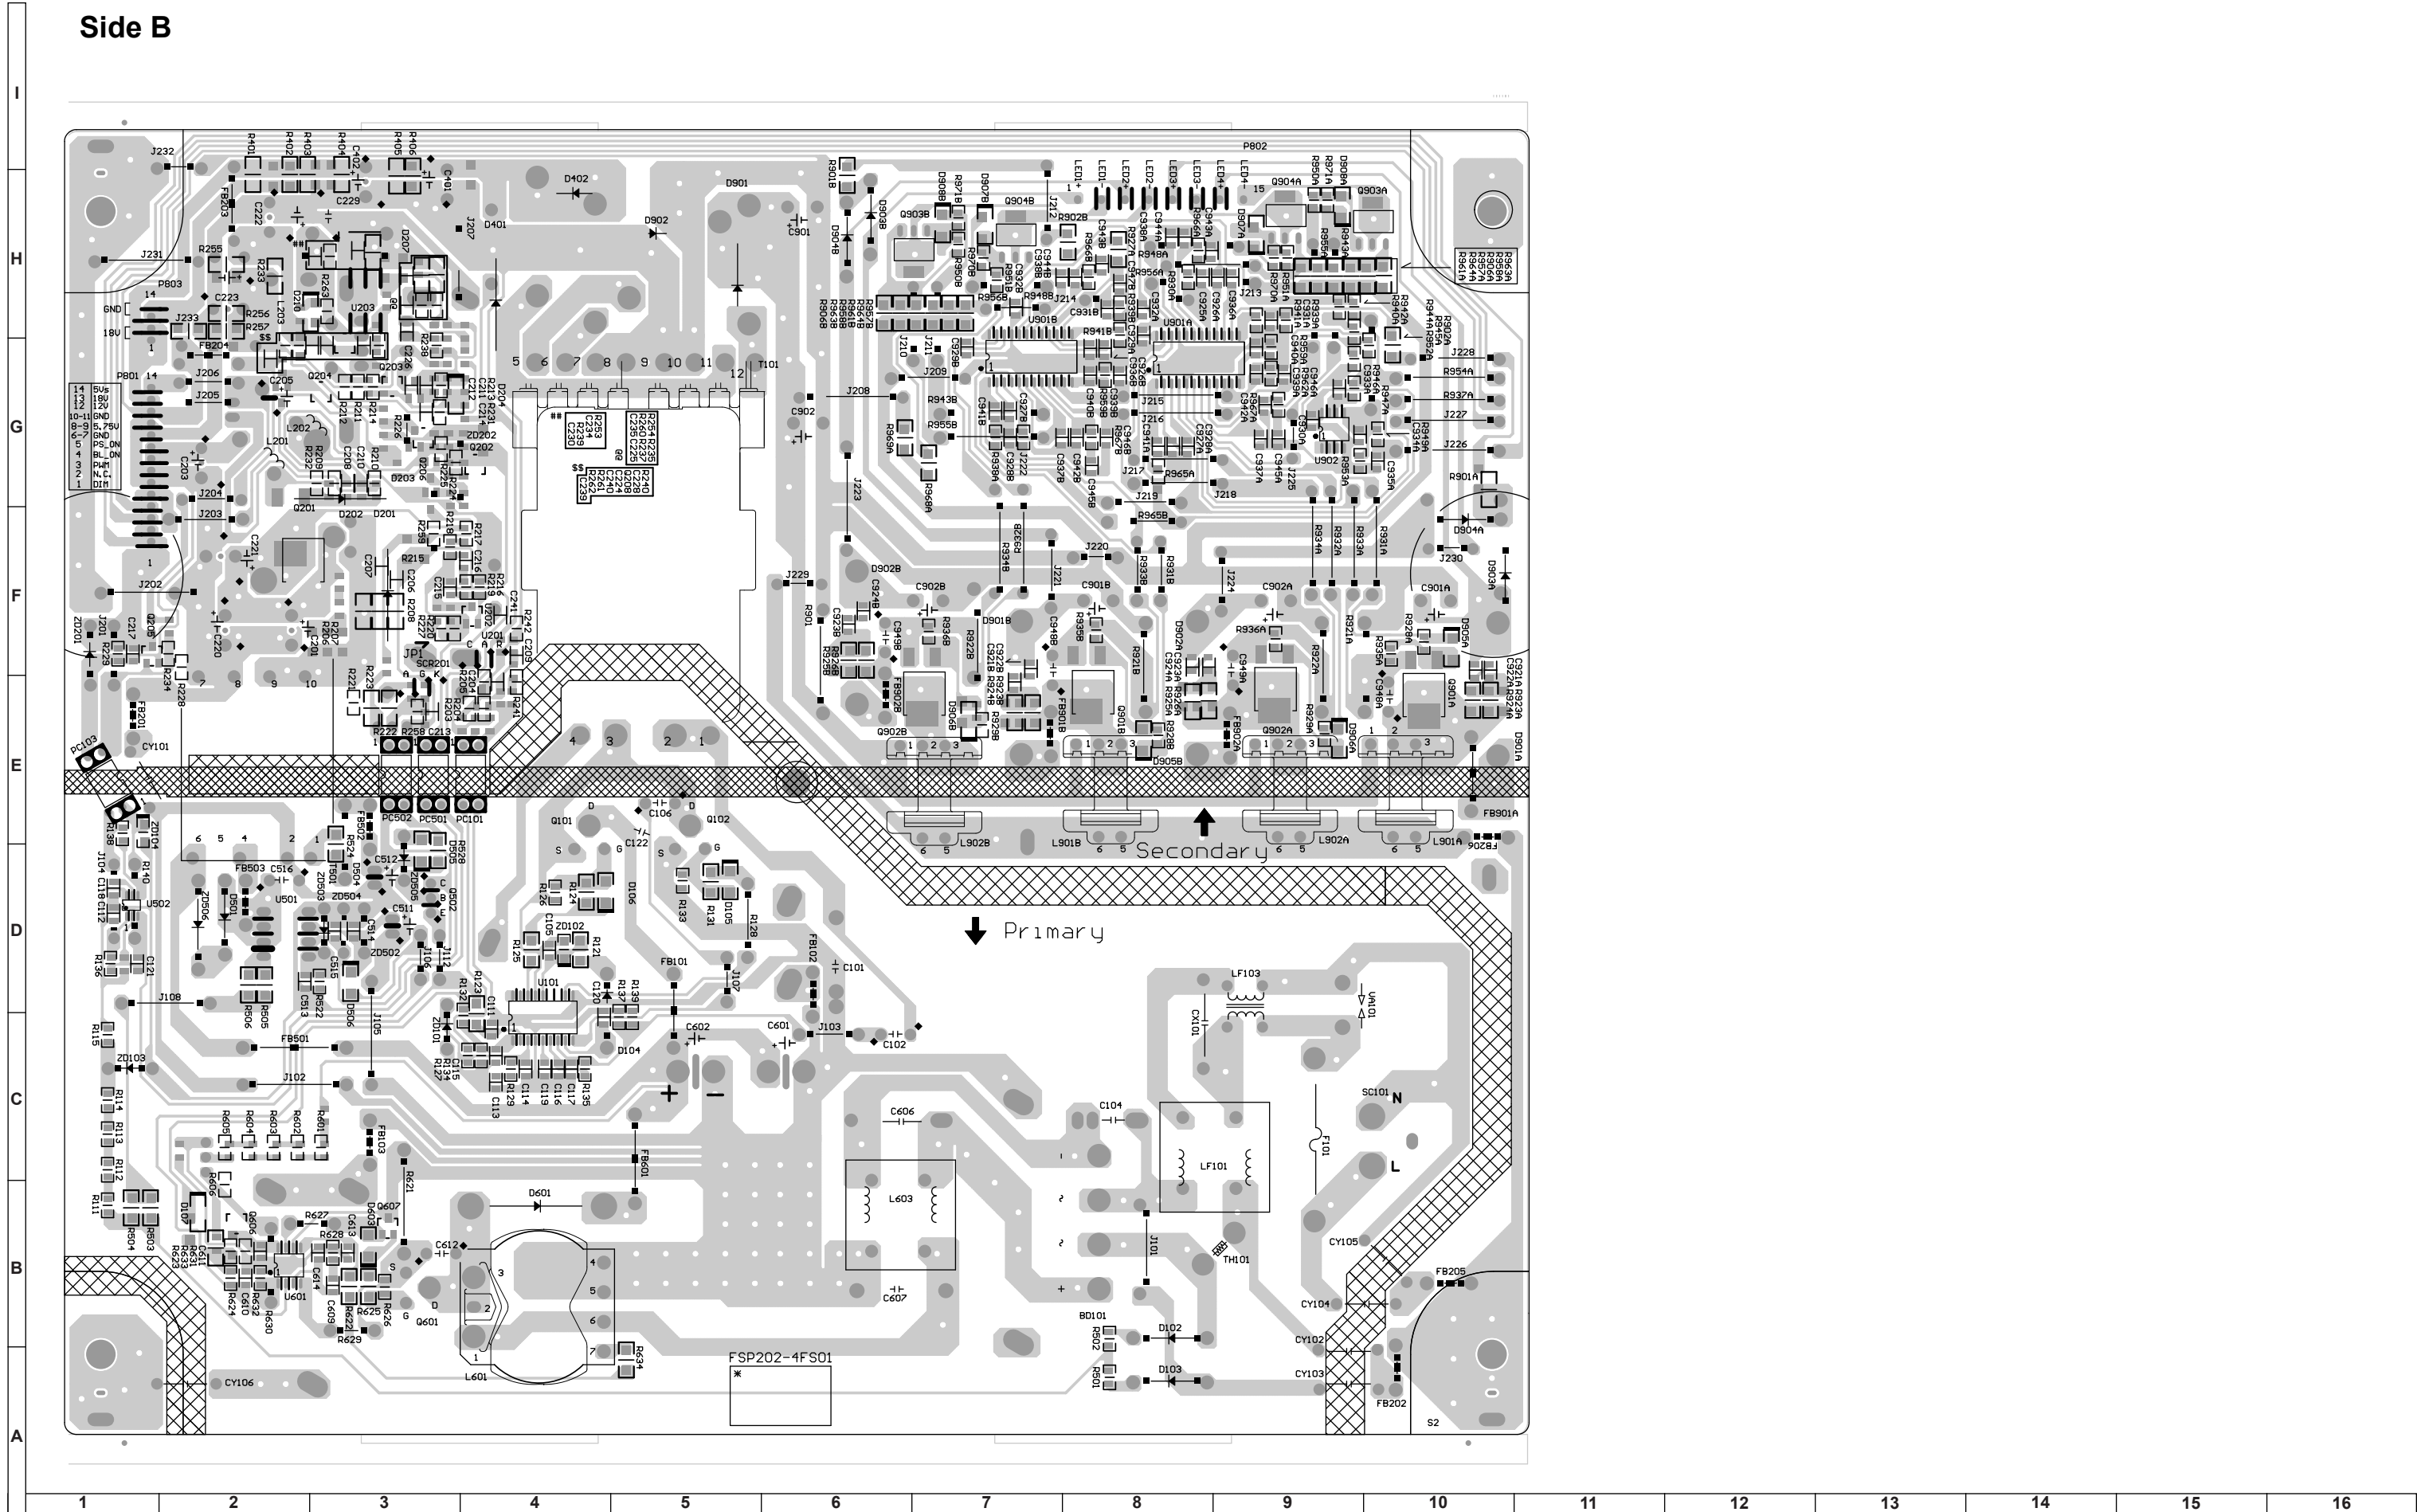

# 60" Power Unit PWB 2/2 (RUNTKB074WJQZ)

## Side B

60" POWER UNIT BLOCK DIAGRAM (RUNTKB074WJQZ)

60" Power Supply Diagram 2/2 (RUNTKB074WJQZ)