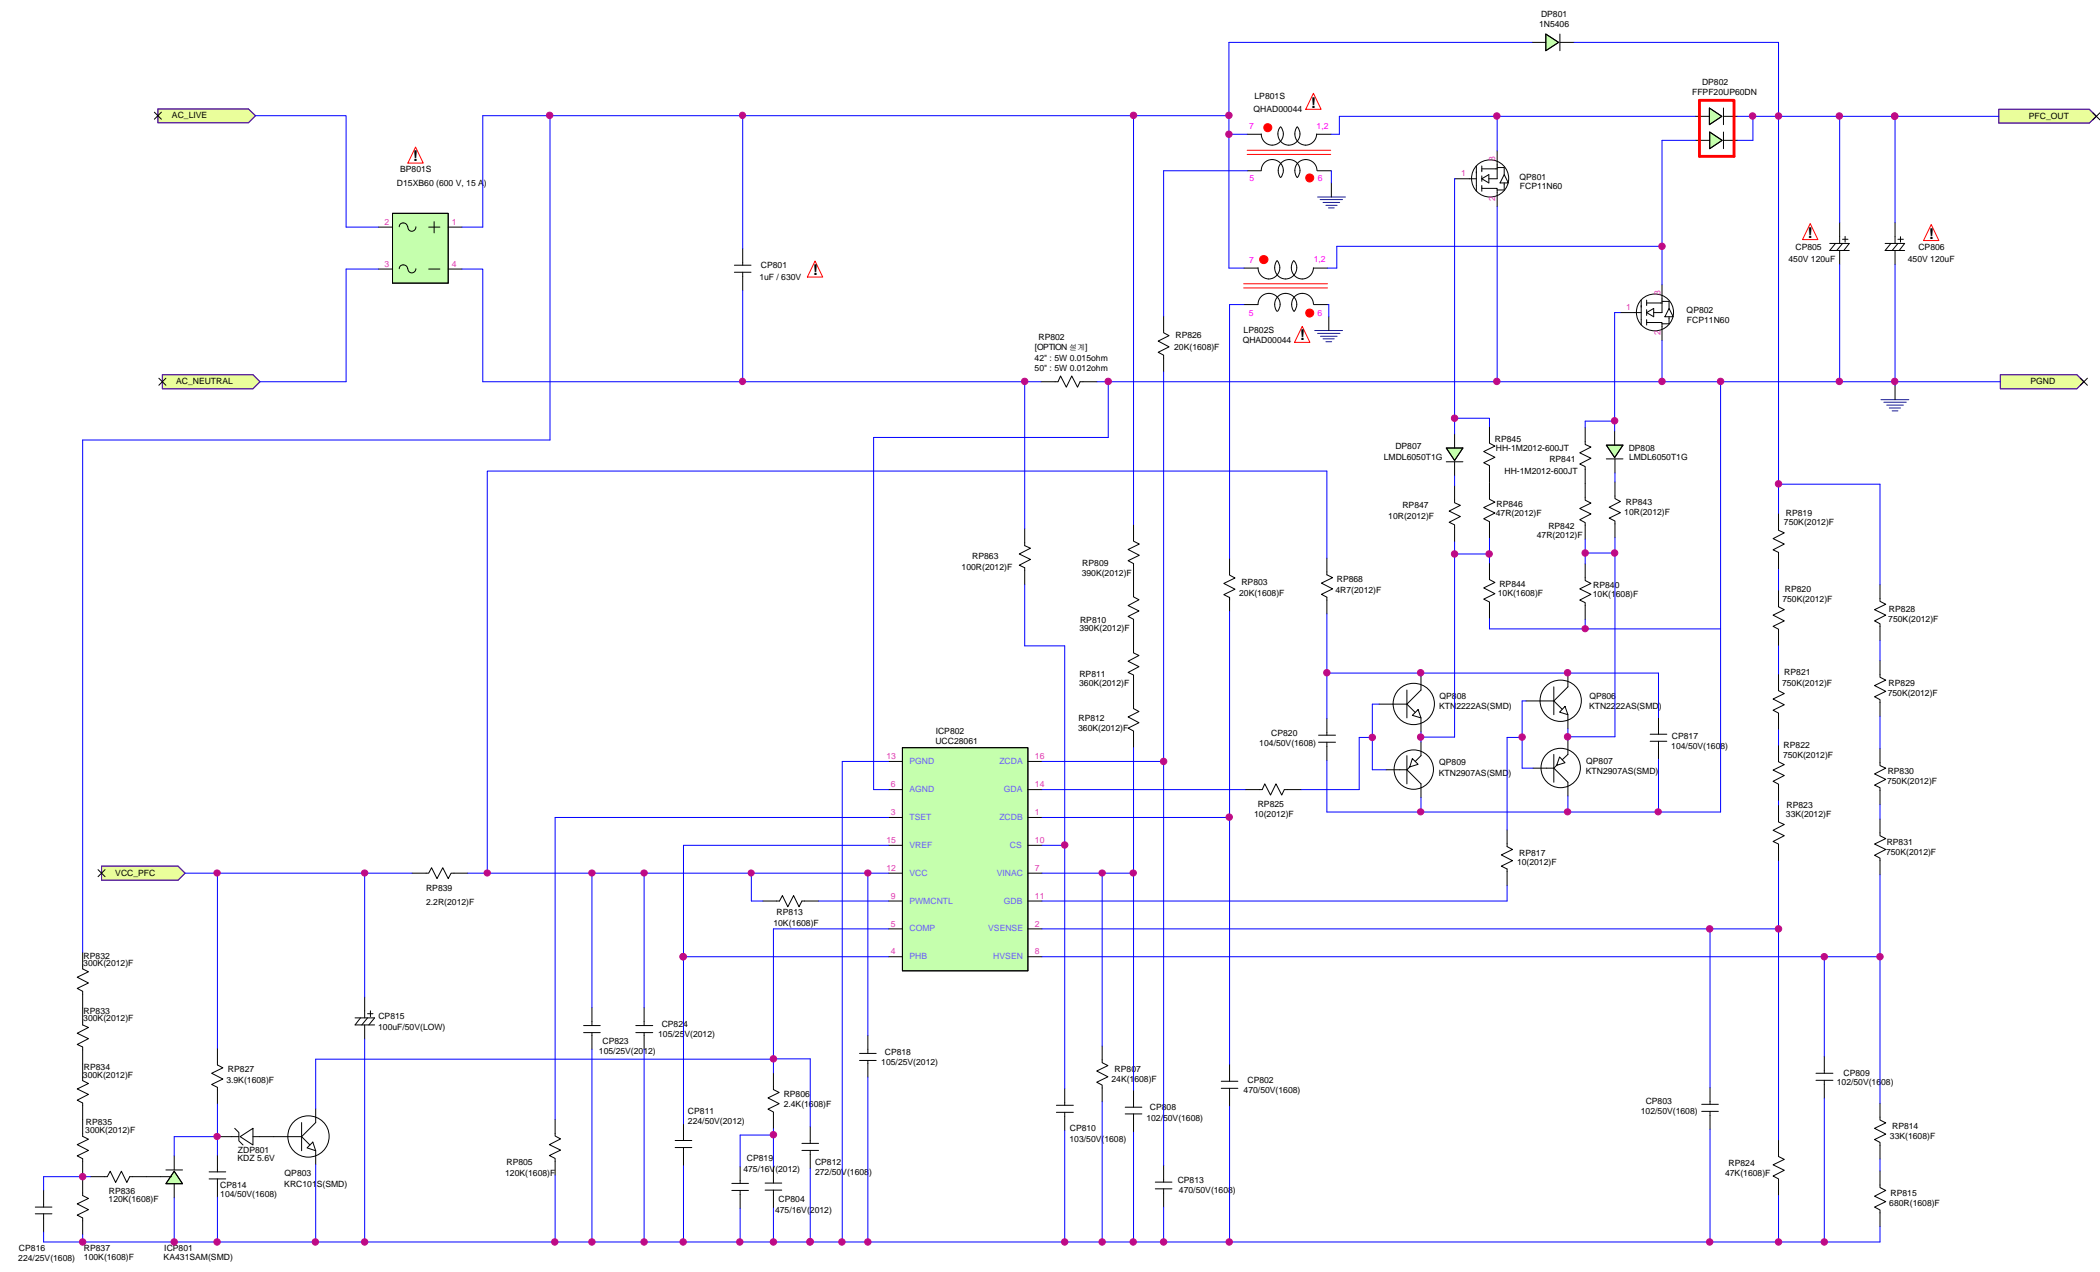

HOT

COLD

NC : No Connection

COLD

Title		U2 STAND+MULTI		note1		DONG YANG E & P
Size		A3		note2		
No.		docno.		note3		
Rev.		R.C		note4		
Date		2009-11-13		note5		
File	U2_STAND+MULTI.schfile	Date	2009-11-13	Time	2:24:45	1 of 1

Title		U2 PFC UCC28061		note1	
Size	A3	No.	.docno.	note2	
File	U2_PFC_UCC28061.schfile	Rev.	R.C	note3	
Date	2009-07-28	Time	2009.8.04.01	note4	
				note5	2 of 5

HOT COLD

NC : No Connection

Title		U2 Vs+Va UCC25600		note1	
Size	A3	No.	docno.	note2	
File	UZ_VS+VA_UCC25600(TOTEMPOLE)R1.sch		Date	2009-07-17	note3
Rev.	R.C		Time	2:11:42.14	note4
				4 of 4	note5