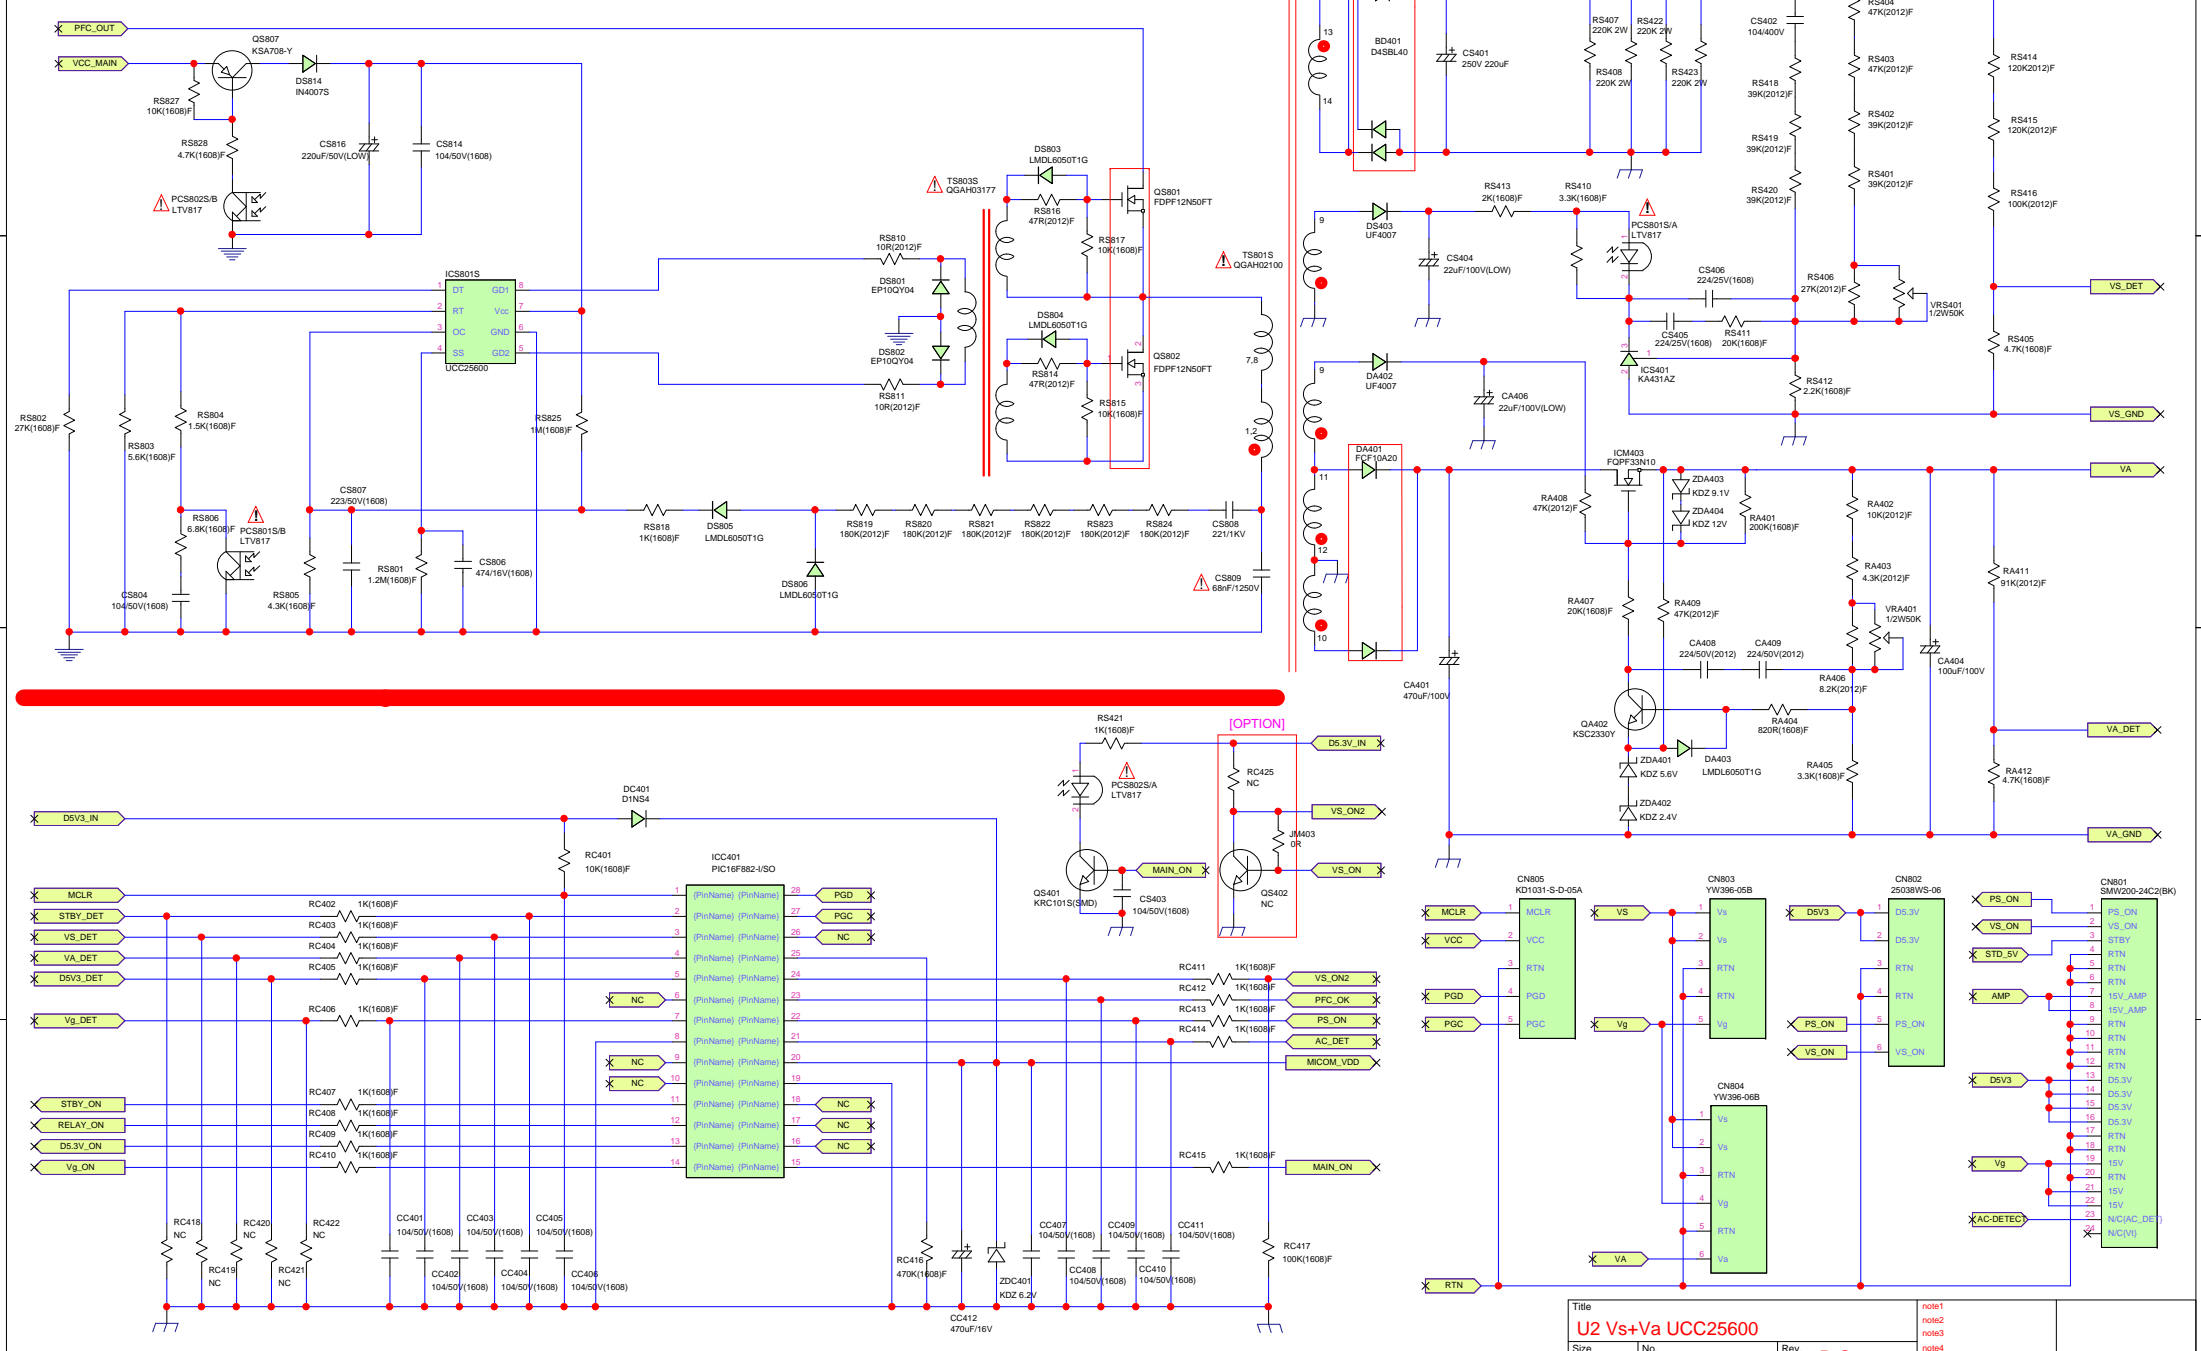

HOT

COLD

NC : No Connection

COLD

Title		U2 STAND+MULTI		note1		DONG YANG E & P
Size		A3		note2		
No.		docno.		note3		
Rev.		R.C		note4		
Date		2009-11-13		note5		
File	U2_STAND+MULTI.schfile	Date	2009-11-13	Time	2:24:45	1 of 1

Title		U2 PFC UCC28061		note1	
Size	A3	No.	.docno.	note2	
File	U2_PFC_UCC28061.schfile	Rev.	R.C	note3	
Date	2009-07-28	Time	2009.8.04.01	note4	
				note5	2 of 5

HOT COLD

NC : No Connection

Title		U2 Vs+Va UCC25600		note1	
Size	A3	No.	docno.	note2	
File	UZ_VS+VA_UCC25600(TOTEMPOLE)R1.sch		Date	2009-07-17	note3
Rev.	R.C		Time	2:11:42.14	note4
				4 of 4	note5