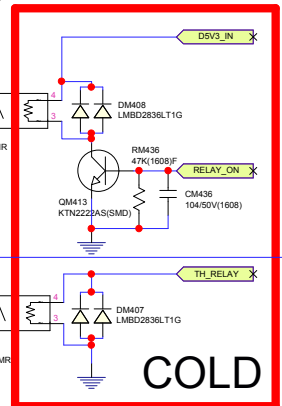

HOT

COLD

NC : No Connection

COLD

Title		U2 STAND+MULTI		note1		DONG YANG E & P
Size		A3		note2		
No.		docno.		note3		
Rev.		R.C		note4		
Date		2009-11-13		note5		
File	U2_STAND+MULTI.schfile	Date	2009-11-13	Time	2:24:45	1 of 1

Title		U2 PFC UCC28061		note1	
Size	A3	No.	.docno.	note2	
File	U2_PFC_UCC28061.schfile	Rev.	R.C	note3	
Date	2009-07-28	Time	2009.8.04.01	note4	
				note5	2 of 5

HOT COLD

NC : No Connection

Title		U2 Vs+Va UCC25600		note1	
Size	A3	No.	docno.	note2	
File	UZ_VS+VA_UCC25600(TOTEMPOLE)R1.sch		Date	2009-07-17	note3
Rev.	R.C		Time	2:11:42.14	note4
				4 of 4	note5