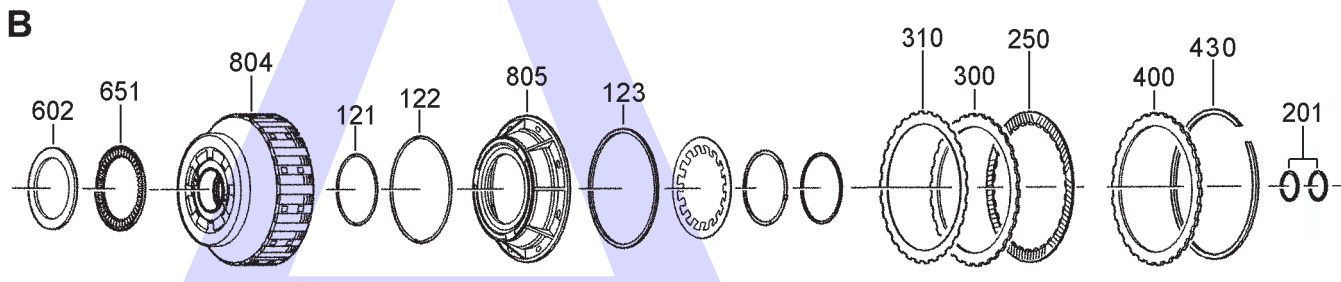

ZF5HP24 (BMW, JAGUAR & LANDROVER) Codes: 1058 000 xxx

5 SPEED RWD (Full Electronic Control)

AUTOMATIC CHOICE

THE AUTOMATIC TRANSMISSION PARTS WAREHOUSE

ZF5HP24 (BMW, JAGUAR & LANDROVER) Codes: 1058 000 xxx

5 SPEED RWD (Full Electronic Control)

AUTOMATIC CHOICE

THE AUTOMATIC TRANSMISSION PARTS WAREHOUSE

ZF5HP24 (BMW, JAGUAR & LANDROVER) Codes: 1058 000 xxx

5 SPEED RWD (Full Electronic Control)

AUTOMATIC CHOICE

THE AUTOMATIC TRANSMISSION PARTS WAREHOUSE

H

Park Mechanism, Oil Pan, Filter & Electrical Components

ZF5HP24 (BMW, JAGUAR & LANDROVER) Codes: 1058 000 xxx

5 SPEED RWD (Full Electronic Control)

AUTOMATIC CHOICE