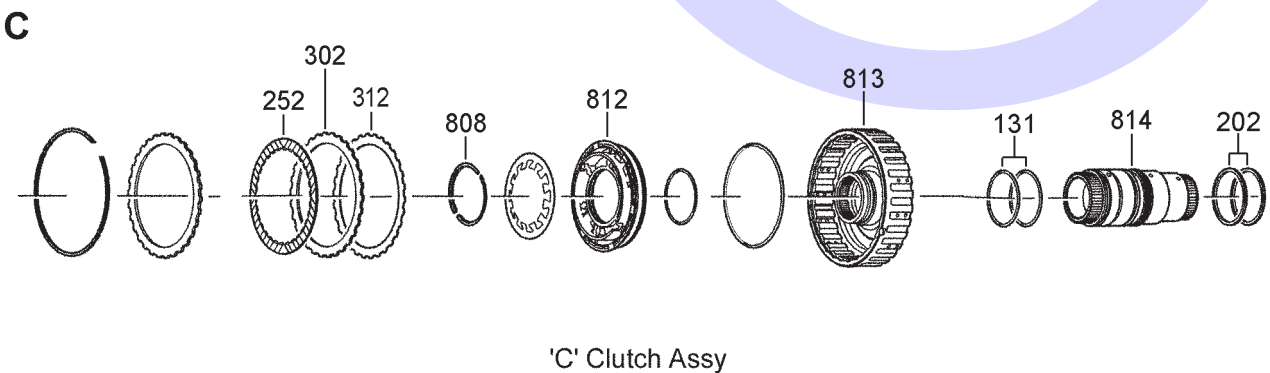

ZF5HP24 (BMW, JAGUAR & LANDROVER) Codes: 1058 000 xxx

5 SPEED RWD (Full Electronic Control)

AUTOMATIC CHOICE

THE AUTOMATIC TRANSMISSION PARTS WAREHOUSE

ZF5HP24 (BMW, JAGUAR & LANDROVER) Codes: 1058 000 xxx

5 SPEED RWD (Full Electronic Control)

AUTOMATIC CHOICE

THE AUTOMATIC TRANSMISSION PARTS WAREHOUSE

ZF5HP24 (BMW, JAGUAR & LANDROVER) Codes: 1058 000 xxx

5 SPEED RWD (Full Electronic Control)

AUTOMATIC CHOICE

THE AUTOMATIC TRANSMISSION PARTS WAREHOUSE

H

Park Mechanism, Oil Pan, Filter & Electrical Components

ZF5HP24 (BMW, JAGUAR & LANDROVER) Codes: 1058 000 xxx

5 SPEED RWD (Full Electronic Control)

AUTOMATIC CHOICE