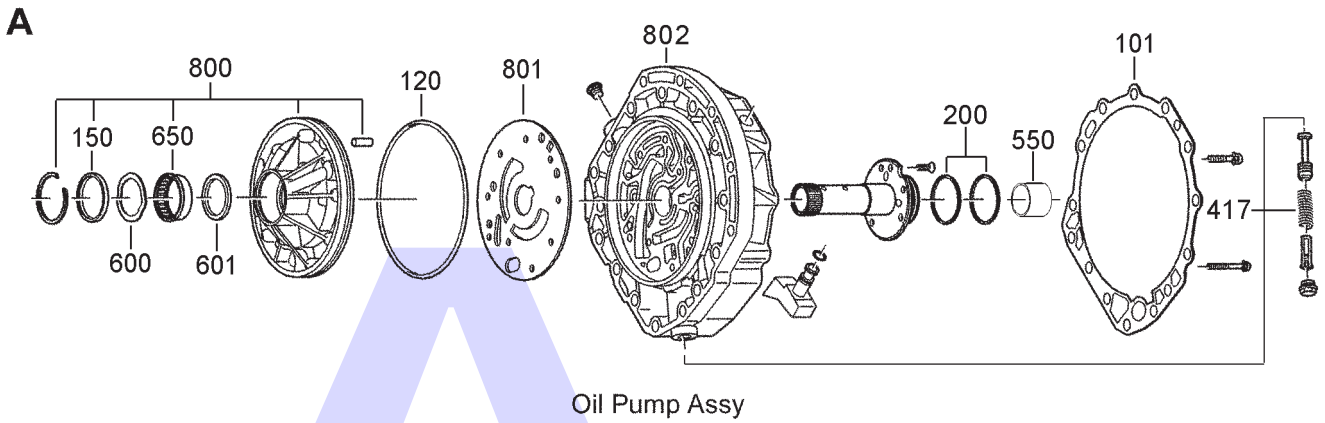

ZF5HP24 (BMW, JAGUAR & LANDROVER) Codes: 1058 000 xxx

5 SPEED RWD (Full Electronic Control)

AUTOMATIC CHOICE

THE AUTOMATIC TRANSMISSION PARTS WAREHOUSE