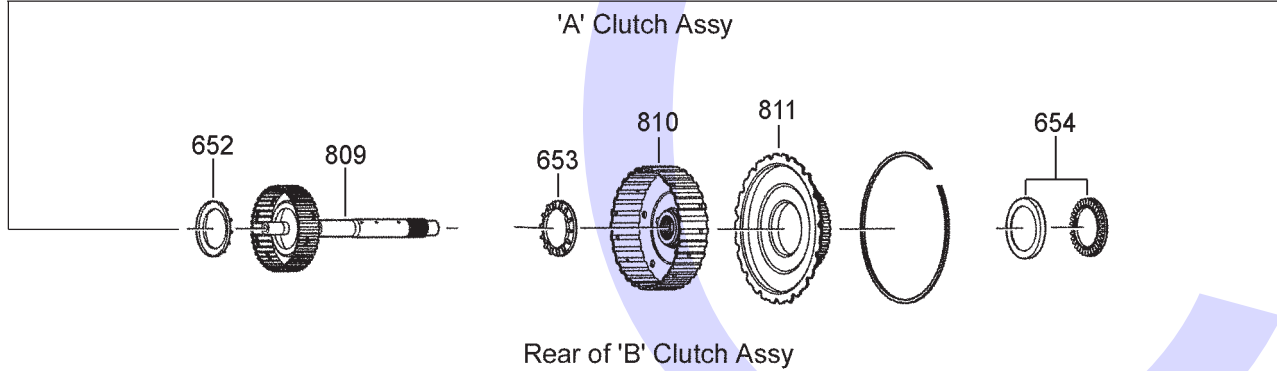

ZF5HP24 (BMW, JAGUAR & LANDROVER) Codes: 1058 000 xxx

5 SPEED RWD (Full Electronic Control)

AUTOMATIC CHOICE

THE AUTOMATIC TRANSMISSION PARTS WAREHOUSE

ZF5HP24 (BMW, JAGUAR & LANDROVER) Codes: 1058 000 xxx

5 SPEED RWD (Full Electronic Control)

AUTOMATIC CHOICE

THE AUTOMATIC TRANSMISSION PARTS WAREHOUSE

ZF5HP24 (BMW, JAGUAR & LANDROVER) Codes: 1058 000 xxx

5 SPEED RWD (Full Electronic Control)

AUTOMATIC CHOICE

THE AUTOMATIC TRANSMISSION PARTS WAREHOUSE

H

Park Mechanism, Oil Pan, Filter & Electrical Components

ZF5HP24 (BMW, JAGUAR & LANDROVER) Codes: 1058 000 xxx

5 SPEED RWD (Full Electronic Control)

AUTOMATIC CHOICE