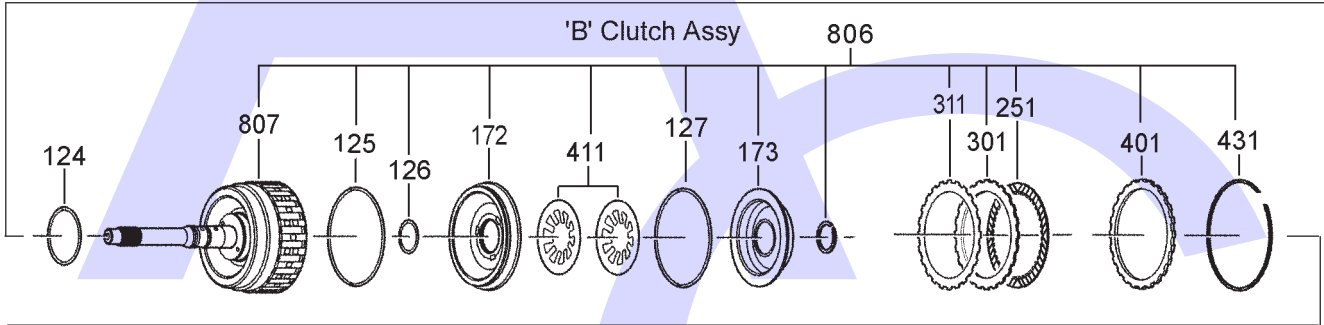

ZF5HP24 (BMW, JAGUAR & LANDROVER) Codes: 1058 000 xxx

5 SPEED RWD (Full Electronic Control)

AUTOMATIC CHOICE

THE AUTOMATIC TRANSMISSION PARTS WAREHOUSE

ZF5HP24 (BMW, JAGUAR & LANDROVER) Codes: 1058 000 xxx

5 SPEED RWD (Full Electronic Control)

AUTOMATIC CHOICE

THE AUTOMATIC TRANSMISSION PARTS WAREHOUSE

ZF5HP24 (BMW, JAGUAR & LANDROVER) Codes: 1058 000 xxx

5 SPEED RWD (Full Electronic Control)

AUTOMATIC CHOICE

THE AUTOMATIC TRANSMISSION PARTS WAREHOUSE

H

Park Mechanism, Oil Pan, Filter & Electrical Components

ZF5HP24 (BMW, JAGUAR & LANDROVER) Codes: 1058 000 xxx

5 SPEED RWD (Full Electronic Control)

AUTOMATIC CHOICE