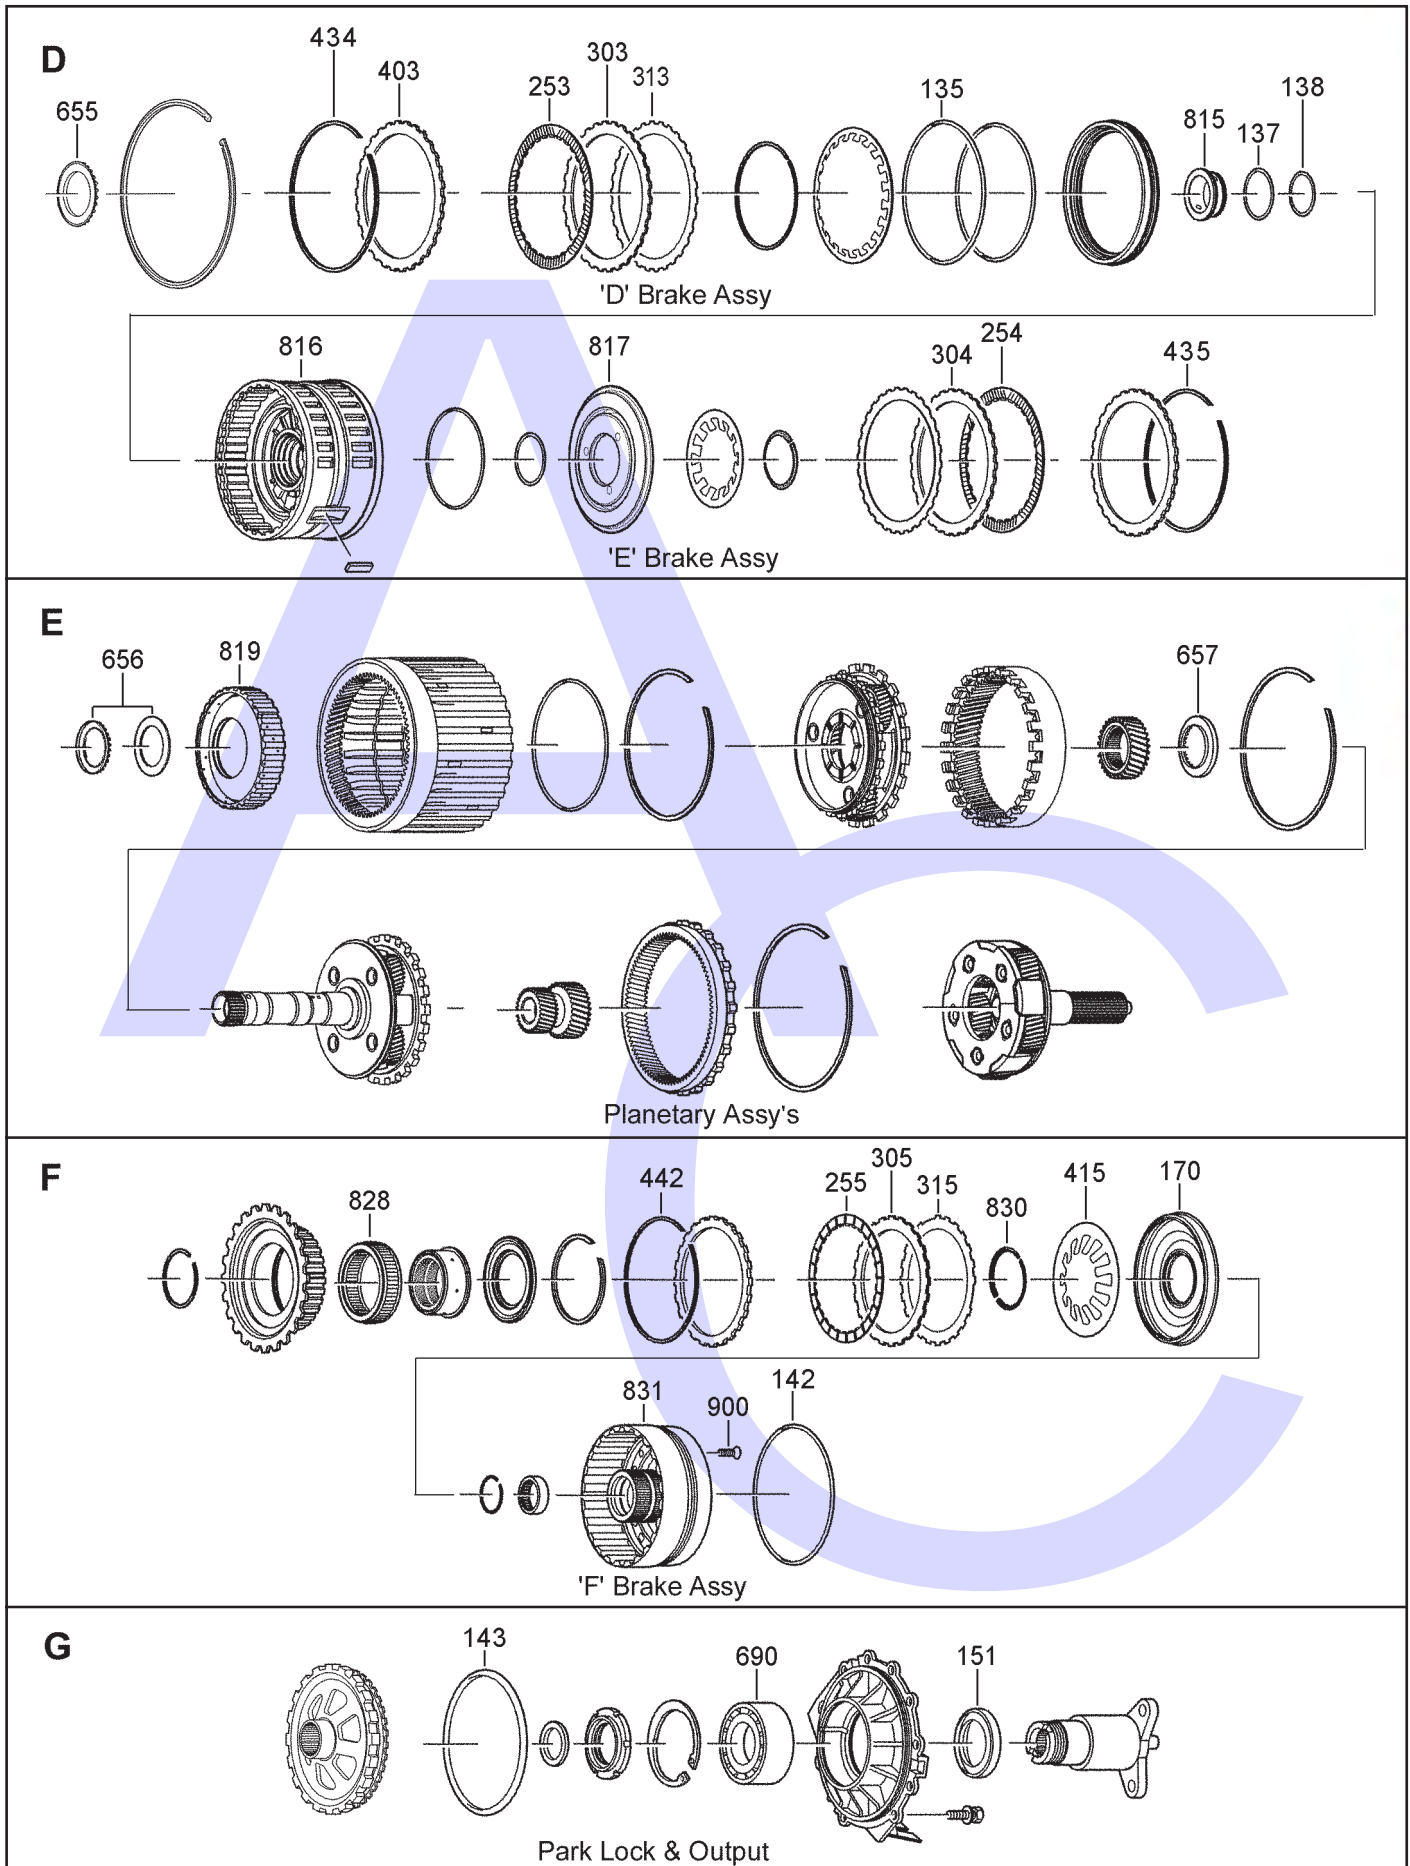

5 SPEED RWD (Full Electronic Control)

AUTOMATIC CHOICE

THE AUTOMATIC TRANSMISSION PARTS WAREHOUSE

ZF5HP24 (BMW, JAGUAR & LANDROVER) Codes: 1058 000 xxx

5 SPEED RWD (Full Electronic Control)

AUTOMATIC CHOICE