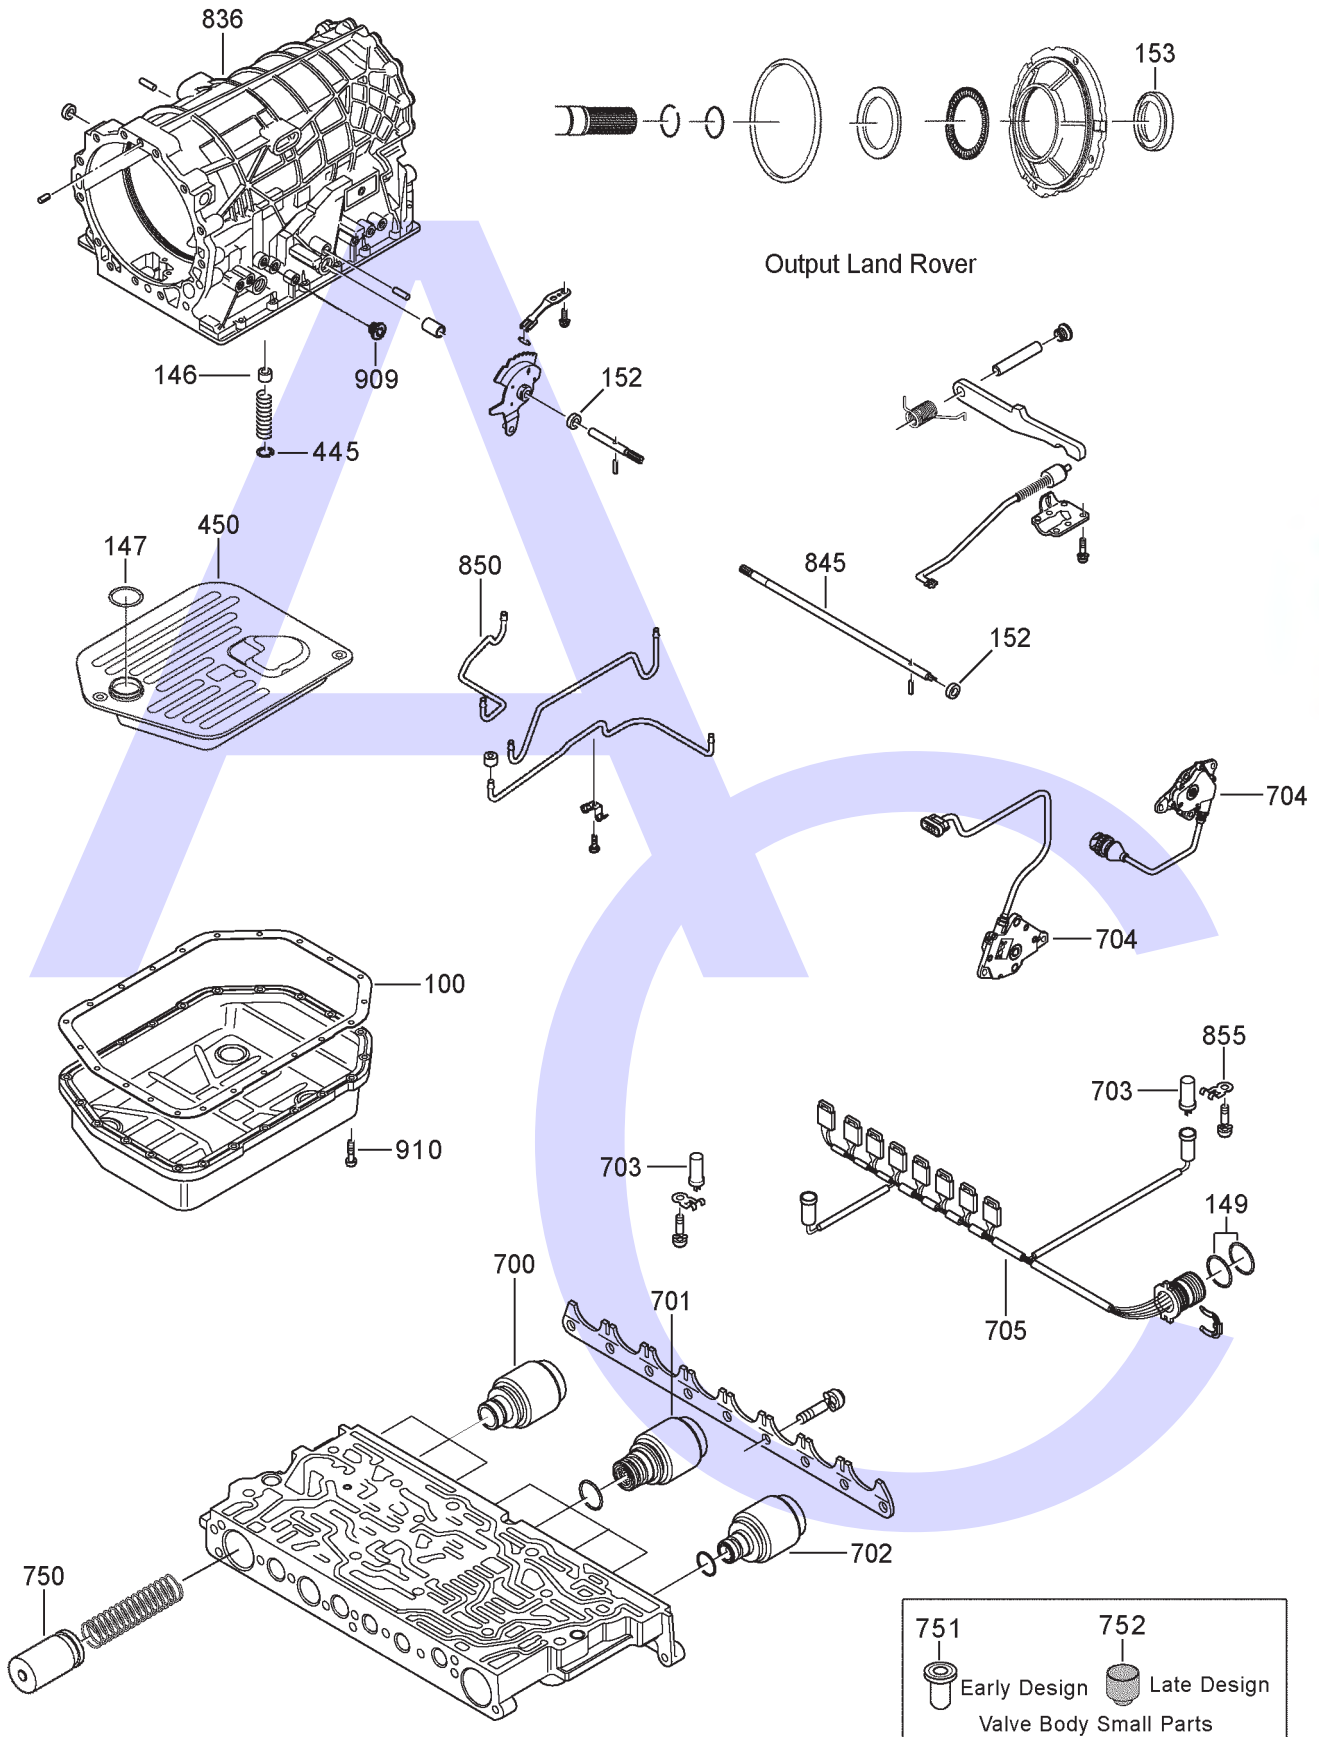

ZF5HP24 (BMW, JAGUAR & LANDROVER) Codes: 1058 000 xxx

5 SPEED RWD (Full Electronic Control)

AUTOMATIC CHOICE

THE AUTOMATIC TRANSMISSION PARTS WAREHOUSE

H

Park Mechanism, Oil Pan, Filter & Electrical Components

ZF5HP24 (BMW, JAGUAR & LANDROVER) Codes: 1058 000 xxx

5 SPEED RWD (Full Electronic Control)

AUTOMATIC CHOICE

THE AUTOMATIC TRANSMISSION PARTS WAREHOUSE

ILL NO.	DESCRIPTION	YEARS	QTY	PART NO
KITS				
Kit	Overhaul Kit (OEM).....	97-ON	1	5HP24.OHK01
Kit	Overhaul Kit (AM)	97-ON	1	5HP24.OHK11
Kit	Overhaul Kit (Precision)	97-ON	1	5HP24.OHK52
Kit	'A' Clutch Repair Package, Inc Frictions, Drum, Filter, Gaskets, 'O' Rings & 'B'/C' Thrust Kit.....	97-ON	1	5HP24.REP01
GASKETS				
100H	Pan Gasket (OEM).....	97-ON	1	5HP24.GAS01
100H	Pan Gasket (AM)	97-ON	1	5HP24.GAS51
101A	Stator to Case Gasket (OEM)...	97-ON	1	5HP24.GAS02
101A	Stator to Case Gasket (AM).....	97-ON	1	5HP24.GAS52
NI	Valve Body Gasket.....	97-ON	1	5HP24.GAS03
RUBBER COMPONENTS				
120A	Pump Body 'O' Ring.....	97-ON	1	5HP19.OR01
121B	'O' Ring, 'B' Clutch Piston (Inner).....	97-ON	1	5HP24.OR06
122B	'O' Ring, 'B' Clutch Piston (Outer 1).....	97-ON	1	6HP26.OR04
123B	'O' Ring, 'B' Clutch Piston (Outer 2).....	97-ON	1	5HP24.OR09
124B	'O' Ring, 'A' Clutch Drum (Front).....	97-ON	1	5HP24.OR04
125B	'O' Ring 'A' Clutch Piston (Outer).....	97-ON	1	5HP24.OR02
126B	'O' Ring 'A' Clutch Piston (Inner).....	97-ON	1	5HP24.OR03
127B	'O' Ring 'A' Clutch Damper.....	97-ON	1	5HP24.OR02
131C	'O' Ring, 'C' Clutch Drum to Sun Gear Shaft	97-ON	2	4HP22.OR12
135D	'O' Ring, 'D' Brake Outer.....	97-ON	1	5HP24.OR10
137D	'O' Ring Large Centre of 'D' Brake.....	97-ON	1	5HP24.OR05
138D	'O' Ring Small Centre of 'D' Brake.....	97-ON	1	5HP24.OR04
142F	'O' Ring, 'F' Brake to Case.....	97-ON	1	5HP24.OR08
143G	'O' Ring, Extension to Case	97-ON	1	5HP30.OR03
146H	Valve Body to Case Seal	96-ON	2	5HP19.RUB02
147H	Filter to V. Body 'O' Ring.....	97-ON	1	5HP18.OR06
149H	Case Connector 'O' Ring	All	2	5HP18.OR03
METAL CLAD SEALS				
150A	Pump Body (OEM).....	97-ON	1	3HP22.MCS01
150A	Pump Body (AM).....	97-ON	1	3HP22.MCS51
151G	Extension Housing Seal.....	97-ON	1	5HP30.MCS02
152H	Selector Shaft Seal	97-ON	1	3HP22.MCS03
153H	Transfer Box Adaptor Housing Seal (Land Rover) (45mm x 62mm x 7mm) (Fits Code 1058 000 032)	97-ON	1	4HP20.MCS06
MOULDED PISTONS				
170F	'F' Brake	97-ON	1	5HP30.PIS01
172B	'A' Clutch (Fits Codes 1058 000 003-005, 009, 010, 013-018, 024) * Uses 1 Diaphragm Spring	97-ON	1	5HP24.PIS03
172B	'A' Clutch (Fits Codes 1058 000 020-023, 026-029, 032-036) * Uses 2 Diaphragm Springs.....	97-ON	1	5HP24.PIS07
173B	Balance Piston 'A' Clutch	97-ON	1	5HP24.PIS05
SEALING RINGS				
200A	Stator Support.....	97-ON	2	5HP30.SSR01
201B	Input Shaft.....	97-ON	2	5HP19.SSR03
202C	Sun Gear Shaft	97-ON	2	5HP24.SSR02
FRICITION PLATES				
Kit	Friction Plate Kit All Except Codes: (1058 000 003, 004, 005, 009 & 010)	97-ON	1	5HP24.FRK02