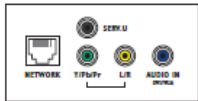

REAR CONNECTORS