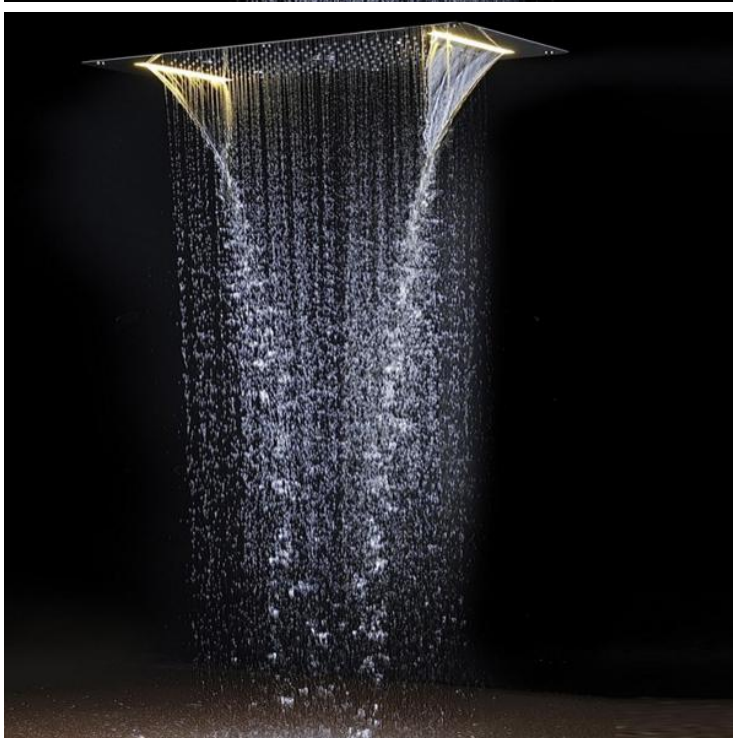

# EMBEDED CEILING 304 STAINLESS STEEL SHOWER SET WITH BATHROOM ACCESSORIES RECTANGLE RAIN SHOWER HEADS AND SHOWER MIXER

## DESCRIPTION :

- **Size** : 380x700x10mm
- **Color** : Relectric power single color
- **Water pressure** : 0.25-0.5 MPA
- **Function** : Rainfall / Waterfall /Mist fall /  
Water column
- **Finish** : Mirror
- **Material** : 304 stainless steel
- **Installation** : Embeded ceiling
- **G.W** : 24 Kg
- **Water flow** : 70L/Min